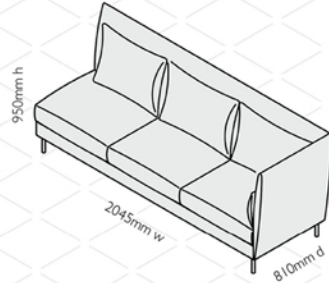

Skylon low back armchair
SKY 01/L

Skylon 2.5 seater low back sofa
SKY 025/L

Skylon 3 seater low back sofa
SKY 03/L

Skylon low back single left hand
SKY 01/L/LH

Skylon low back single right hand
SKY 01/L/RH

Skylon low back 2 seater left hand
SKY 02/L/LH

Skylon low back 2 seater right hand
SKY 02/L/RH

Skylon low back 3 seater left hand
SKY 03/L/LH

Skylon low back 3 seater right hand
SKY 03/L/RH

Skylon low back single corner
SKY 01/L/CNR