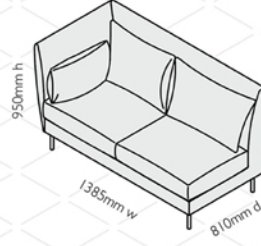

Skylon low back armchair
SKY 01/L

Skylon 2.5 seater low back sofa
SKY 025/L

Skylon 3 seater low back sofa
SKY 03/L

Skylon low back single left hand
SKY 01/L/LH

Skylon low back single right hand
SKY 01/L/RH

Skylon low back 2 seater left hand
SKY 02/L/LH

Skylon low back 2 seater right hand
SKY 02/L/RH

Skylon low back 3 seater left hand
SKY 03/L/LH

Skylon low back 3 seater right hand
SKY 03/L/RH

Skylon low back single corner
SKY 01/L/CNR