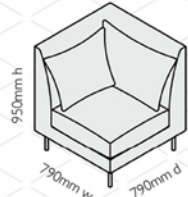

Skylon low back armchair
SKY 01/L

Skylon 2.5 seater low back sofa
SKY 025/L

Skylon 3 seater low back sofa
SKY 03/L

Skylon low back single left hand
SKY 01/L/LH

Skylon low back single right hand
SKY 01/L/RH

Skylon low back 2 seater left hand
SKY 02/L/LH

Skylon low back 2 seater right hand
SKY 02/L/RH

Skylon low back 3 seater left hand
SKY 03/L/LH

Skylon low back 3 seater right hand
SKY 03/L/RH

Skylon low back single corner
SKY 01/L/CNR