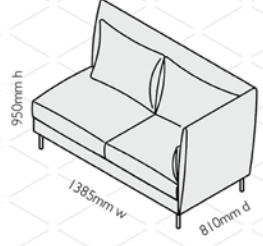

Skylon low back armchair
SKY 01/L

Skylon 2.5 seater low back sofa
SKY 025/L

Skylon 3 seater low back sofa
SKY 03/L

Skylon low back single left hand
SKY 01/L/LH

Skylon low back single right hand
SKY 01/L/RH

Skylon low back 2 seater left hand
SKY 02/L/LH

Skylon low back 2 seater right hand
SKY 02/L/RH

Skylon low back 3 seater left hand
SKY 03/L/LH

Skylon low back 3 seater right hand
SKY 03/L/RH

Skylon low back single corner
SKY 01/L/CNR