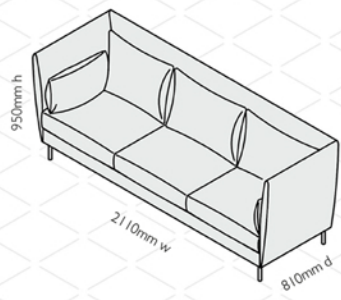

Skylon low back armchair
SKY 01/L

Skylon 2.5 seater low back sofa
SKY 025/L

Skylon 3 seater low back sofa
SKY 03/L

Skylon low back single left hand
SKY 01/L/LH

Skylon low back single right hand
SKY 01/L/RH

Skylon low back 2 seater left hand
SKY 02/L/LH

Skylon low back 2 seater right hand
SKY 02/L/RH

Skylon low back 3 seater left hand
SKY 03/L/LH

Skylon low back 3 seater right hand
SKY 03/L/RH

Skylon low back single corner
SKY 01/L/CNR