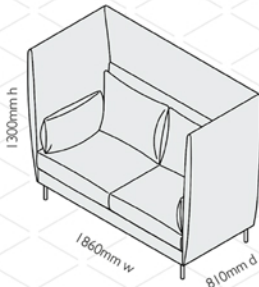

Skylon low back armchair
SKY 01/L

Skylon 2.5 seater low back sofa
SKY 025/L

Skylon 3 seater low back sofa
SKY 03/L

Skylon low back single left hand
SKY 01/L/LH

Skylon low back single right hand
SKY 01/L/RH

Skylon low back 2 seater left hand
SKY 02/L/LH

Skylon low back 2 seater right hand
SKY 02/L/RH

Skylon low back 3 seater left hand
SKY 03/L/LH

Skylon low back 3 seater right hand
SKY 03/L/RH

Skylon low back single corner
SKY 01/L/CNR

Skylon high back armchair
SKY 01/H

Skylon 2.5 seater high back sofa
SKY 025/H

Skylon 3 seater high back sofa
SKY 03/H

Skylon high back single left hand
SKY 01/H/LH

Skylon high back single right hand
SKY 01/H/RH

Skylon high back 2 seater left hand
SKY 02/H/LH

Skylon high back 2 seater right hand
SKY 02/H/RH

Skylon high back 3 seater left hand
SKY 03/H/LH

Skylon high back 3 seater right hand
SKY 03/H/RH

Skylon high back single corner
SKY 01/H/CNR