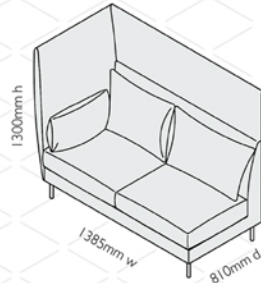

Skylon low back 2 seater left hand
SKY 02/L/LH

Skylon low back 2 seater right hand
SKY 02/L/RH

Skylon low back 3 seater left hand
SKY 03/L/LH

Skylon low back 3 seater right hand
SKY 03/L/RH

Skylon low back single corner
SKY 01/L/CNR

Skylon high back armchair
SKY 01/H

Skylon 2.5 seater high back sofa
SKY 025/H

Skylon 3 seater high back sofa
SKY 03/H

Skylon high back single left hand
SKY 01/H/LH

Skylon high back single right hand
SKY 01/H/RH

Skylon high back 2 seater left hand
SKY 02/H/LH

Skylon high back 2 seater right hand
SKY 02/H/RH

Skylon high back 3 seater left hand
SKY 03/H/LH

Skylon high back 3 seater right hand
SKY 03/H/RH

Skylon high back single corner
SKY 01/H/CNR