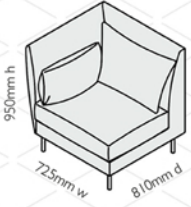

Skylon low back armchair
SKY 01/L

Skylon 2.5 seater low back sofa
SKY 025/L

Skylon 3 seater low back sofa
SKY 03/L

Skylon low back single left hand
SKY 01/L/LH

Skylon low back single right hand
SKY 01/L/RH

Skylon low back 2 seater left hand
SKY 02/L/LH

Skylon low back 2 seater right hand
SKY 02/L/RH

Skylon low back 3 seater left hand
SKY 03/L/LH

Skylon low back 3 seater right hand
SKY 03/L/RH

Skylon low back single corner
SKY 01/L/CNR