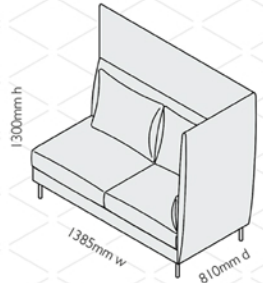

Skylon low back 2 seater left hand
SKY 02/L/LH

Skylon low back 2 seater right hand
SKY 02/L/RH

Skylon low back 3 seater left hand
SKY 03/L/LH

Skylon low back 3 seater right hand
SKY 03/L/RH

Skylon low back single corner
SKY 01/L/CNR

Skylon high back armchair
SKY 01/H

Skylon 2.5 seater high back sofa
SKY 025/H

Skylon 3 seater high back sofa
SKY 03/H

Skylon high back single left hand
SKY 01/H/LH

Skylon high back single right hand
SKY 01/H/RH

Skylon high back 2 seater left hand
SKY 02/H/LH

Skylon high back 2 seater right hand
SKY 02/H/RH

Skylon high back 3 seater left hand
SKY 03/H/LH

Skylon high back 3 seater right hand
SKY 03/H/RH

Skylon high back single corner
SKY 01/H/CNR