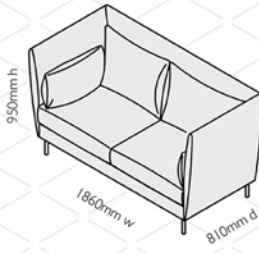

Skylon low back armchair
SKY 01/L

Skylon 2.5 seater low back sofa
SKY 025/L

Skylon 3 seater low back sofa
SKY 03/L

Skylon low back single left hand
SKY 01/L/LH

Skylon low back single right hand
SKY 01/L/RH

Skylon low back 2 seater left hand
SKY 02/L/LH

Skylon low back 2 seater right hand
SKY 02/L/RH

Skylon low back 3 seater left hand
SKY 03/L/LH

Skylon low back 3 seater right hand
SKY 03/L/RH

Skylon low back single corner
SKY 01/L/CNR