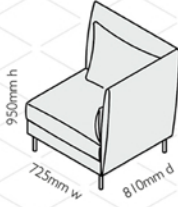

Skylon low back armchair
SKY 01/L

Skylon 2.5 seater low back sofa
SKY 025/L

Skylon 3 seater low back sofa
SKY 03/L

Skylon low back single left hand
SKY 01/L/LH

Skylon low back single right hand
SKY 01/L/RH

Skylon low back 2 seater left hand
SKY 02/L/LH

Skylon low back 2 seater right hand
SKY 02/L/RH

Skylon low back 3 seater left hand
SKY 03/L/LH

Skylon low back 3 seater right hand
SKY 03/L/RH

Skylon low back single corner
SKY 01/L/CNR