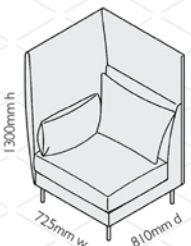

Skylon low back armchair
SKY 01/L

Skylon 2.5 seater low back sofa
SKY 025/L

Skylon 3 seater low back sofa
SKY 03/L

Skylon low back single left hand
SKY 01/L/LH

Skylon low back single right hand
SKY 01/L/RH

Skylon low back 2 seater left hand
SKY 02/L/LH

Skylon low back 2 seater right hand
SKY 02/L/RH

Skylon low back 3 seater left hand
SKY 03/L/LH

Skylon low back 3 seater right hand
SKY 03/L/RH

Skylon low back single corner
SKY 01/L/CNR

Skylon high back armchair
SKY 01/H

Skylon 2.5 seater high back sofa
SKY 025/H

Skylon 3 seater high back sofa
SKY 03/H

Skylon high back single left hand
SKY 01/H/LH

Skylon high back single right hand
SKY 01/H/RH