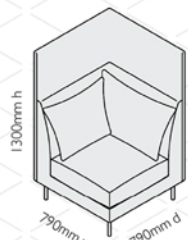

Skylon high back armchair
SKY 01/H

Skylon 2.5 seater high back sofa
SKY 025/H

Skylon 3 seater high back sofa
SKY 03/H

Skylon high back single left hand
SKY 01/H/LH

Skylon high back single right hand
SKY 01/H/RH

Skylon high back 2 seater left hand
SKY 02/H/LH

Skylon high back 2 seater right hand
SKY 02/H/RH

Skylon high back 3 seater left hand
SKY 03/H/LH

Skylon high back 3 seater right hand
SKY 03/H/RH

Skylon high back single corner
SKY 01/H/CNR