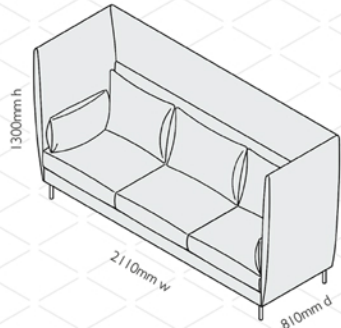

Skylon 3 seater high back sofa
SKY 03/H