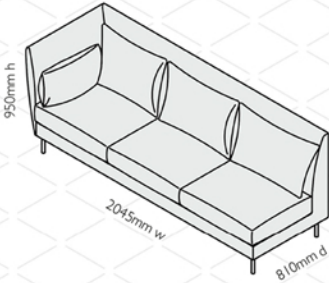

Skylon low back armchair
SKY 01/L

Skylon 2.5 seater low back sofa
SKY 025/L

Skylon 3 seater low back sofa
SKY 03/L

Skylon low back single left hand
SKY 01/L/LH

Skylon low back single right hand
SKY 01/L/RH

Skylon low back 2 seater left hand
SKY 02/L/LH

Skylon low back 2 seater right hand
SKY 02/L/RH

Skylon low back 3 seater left hand
SKY 03/L/LH

Skylon low back 3 seater right hand
SKY 03/L/RH

Skylon low back single corner
SKY 01/L/CNR