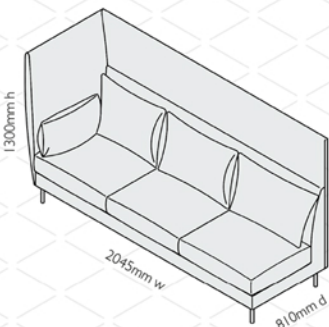

Skylon low back 2 seater left hand
SKY 02/L/LH

Skylon low back 2 seater right hand
SKY 02/L/RH

Skylon low back 3 seater left hand
SKY 03/L/LH

Skylon low back 3 seater right hand
SKY 03/L/RH

Skylon low back single corner
SKY 01/L/CNR

Skylon high back armchair
SKY 01/H

Skylon 2.5 seater high back sofa
SKY 025/H

Skylon 3 seater high back sofa
SKY 03/H

Skylon high back single left hand
SKY 01/H/LH

Skylon high back single right hand
SKY 01/H/RH

Skylon high back 2 seater left hand
SKY 02/H/LH

Skylon high back 2 seater right hand
SKY 02/H/RH

Skylon high back 3 seater left hand
SKY 03/H/LH

Skylon high back 3 seater right hand
SKY 03/H/RH

Skylon high back single corner
SKY 01/H/CNR