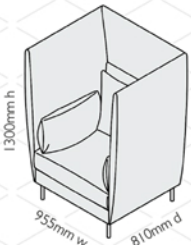

Skylon low back armchair
SKY 01/L

Skylon 2.5 seater low back sofa
SKY 025/L

Skylon 3 seater low back sofa
SKY 03/L

Skylon low back single left hand
SKY 01/L/LH

Skylon low back single right hand
SKY 01/L/RH

Skylon low back 2 seater left hand
SKY 02/L/LH

Skylon low back 2 seater right hand
SKY 02/L/RH

Skylon low back 3 seater left hand
SKY 03/L/LH

Skylon low back 3 seater right hand
SKY 03/L/RH

Skylon low back single corner
SKY 01/L/CNR

Skylon high back armchair
SKY 01/H

Skylon 2.5 seater high back sofa
SKY 025/H

Skylon 3 seater high back sofa
SKY 03/H

Skylon high back single left hand
SKY 01/H/LH

Skylon high back single right hand
SKY 01/H/RH