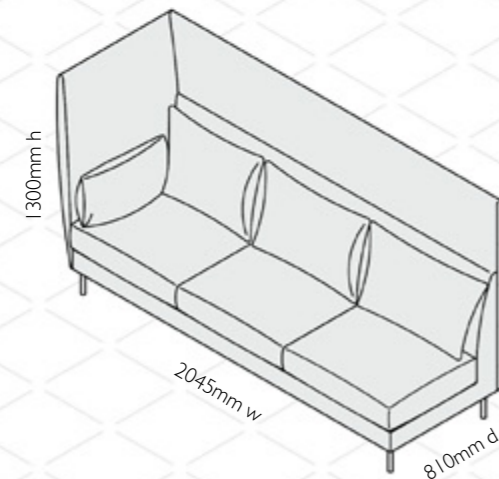

Seat height: 445mm
Seat depth: 540mm

Please note that the dimensions above are rounded to the nearest 5mm, please use our CAD files when space-planning

Skylon high back

RETAIL PRICE

code	description
SKY 01/H	High back Armchair
SKY 025/H	2.5 seater high back sofa
SKY 03/H	3 seater high back sofa
SKY 01/H/LH	High back single left hand
SKY 01/H/RH	High back single right hand
SKY 02/H/LH	High back 2 seater left hand
SKY 02/H/RH	High back 2 seater right hand
SKY 03/H/LH	High back 3 seater left hand
SKY 03/H/RH	High back 3 seater right hand
SKY 01/H/CNR	High back single corner

Skylon high back 2 seater left hand
SKY 02/H/LH

Skylon high back 2 seater right hand
SKY 02/H/RH

Skylon high back 3 seater left hand
SKY 03/H/LH

Skylon high back 3 seater right hand
SKY 03/H/RH

Skylon high back single corner
SKY 01/H/CNR

Seat height: 445mm
Seat depth: 540mm

Please note that the dimensions above are rounded to the nearest 5mm, please use our CAD files when space-planning

Scatter cushions

We offer a range of scatter cushions which can be used to accessorise many of our standard designs. Fibre filled, in a selection of upholstery finishes.

RETAIL PRICE

code	description
STC 01	Small square fibre-fill cushion 400mm X 400mm
STC 02	Medium square fibre-fill cushion 500mm X 500mm
STC 03	Large square fibre-fill cushion 600mm X 600mm
STC 04	Small rectangular fibre-fill cushion 550mm X 270mm
STC 05	Large rectangular fibre-fill cushion 600mm X 400mm
EL CSH	A Pair of pebble shaped feather & down cushions; x1 at 480mm x 340mm & x1 at 575mm x 410mm