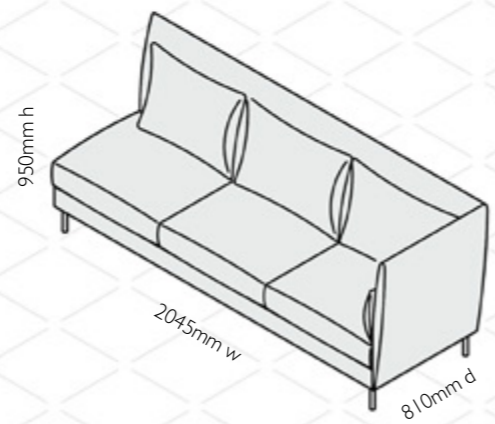

Skylon low back armchair
SKY 01/L

Skylon 2.5 seater low back sofa
SKY 025/L

Skylon 3 seater low back sofa
SKY 03/L

Skylon low back single left hand
SKY 01/L/LH

Skylon low back single right hand
SKY 01/L/RH

Skylon low back 2 seater left hand
SKY 02/L/LH

Skylon low back 2 seater right hand
SKY 02/L/RH

Skylon low back 3 seater left hand
SKY 03/L/LH

Skylon low back 3 seater right hand
SKY 03/L/RH

Skylon low back single corner
SKY 01/L/CNR

Seat height: 445mm
Seat depth: 540mm

Please note that the dimensions above are rounded to the nearest 5mm, please use our CAD files when space-planning

Skylon high back

RETAIL PRICE

code	description
SKY 01/H	High back Armchair
SKY 025/H	2.5 seater high back sofa
SKY 03/H	3 seater high back sofa
SKY 01/H/LH	High back single left hand
SKY 01/H/RH	High back single right hand
SKY 02/H/LH	High back 2 seater left hand
SKY 02/H/RH	High back 2 seater right hand
SKY 03/H/LH	High back 3 seater left hand
SKY 03/H/RH	High back 3 seater right hand
SKY 01/H/CNR	High back single corner

Seat height: 445mm
Seat depth: 540mm

Please note that the dimensions above are rounded to the nearest 5mm, please use our CAD files when space-planning

Scatter cushions

We offer a range of scatter cushions which can be used to accessorise many of our standard designs. Fibre filled, in a selection of upholstery finishes.