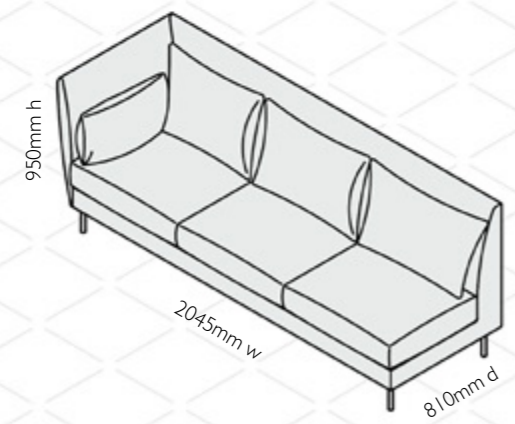

Skylon low back armchair
SKY 01/L

Skylon 2.5 seater low back sofa
SKY 025/L

Skylon 3 seater low back sofa
SKY 03/L

Skylon low back single left hand
SKY 01/L/LH

Skylon low back single right hand
SKY 01/L/RH

Skylon low back 2 seater left hand
SKY 02/L/LH

Skylon low back 2 seater right hand
SKY 02/L/RH

Skylon low back 3 seater left hand
SKY 03/L/LH

Skylon low back 3 seater right hand
SKY 03/L/RH

Skylon low back single corner
SKY 01/L/CNR

Seat height: 445mm
Seat depth: 540mm

Please note that the dimensions above are rounded to the nearest 5mm, please use our CAD files when space-planning

Skylon high back

RETAIL PRICE

code	description
SKY 01/H	High back Armchair
SKY 025/H	2.5 seater high back sofa
SKY 03/H	3 seater high back sofa
SKY 01/H/LH	High back single left hand
SKY 01/H/RH	High back single right hand
SKY 02/H/LH	High back 2 seater left hand
SKY 02/H/RH	High back 2 seater right hand
SKY 03/H/LH	High back 3 seater left hand
SKY 03/H/RH	High back 3 seater right hand
SKY 01/H/CNR	High back single corner

Seat height: 445mm
Seat depth: 540mm

Please note that the dimensions above are rounded to the nearest 5mm, please use our CAD files when space-planning

Scatter cushions

We offer a range of scatter cushions which can be used to accessorise many of our standard designs. Fibre filled, in a selection of upholstery finishes.