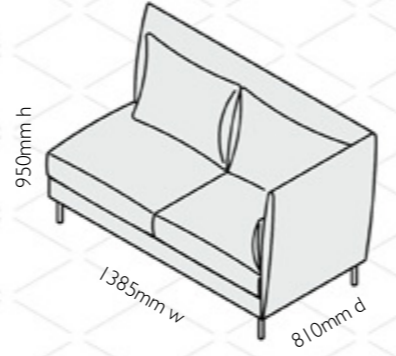

Skylon low back armchair
SKY 01/L

Skylon 2.5 seater low back sofa
SKY 025/L

Skylon 3 seater low back sofa
SKY 03/L

Skylon low back single left hand
SKY 01/L/LH

Skylon low back single right hand
SKY 01/L/RH

Skylon low back 2 seater left hand
SKY 02/L/LH

Skylon low back 2 seater right hand
SKY 02/L/RH

Skylon low back 3 seater left hand
SKY 03/L/LH

Skylon low back 3 seater right hand
SKY 03/L/RH

Skylon low back single corner
SKY 01/L/CNR

Seat height: 445mm
Seat depth: 540mm

Please note that the dimensions above are rounded to the nearest 5mm, please use our CAD files when space-planning

Skylon high back

RETAIL PRICE

code	description
SKY 01/H	High back Armchair
SKY 025/H	2.5 seater high back sofa
SKY 03/H	3 seater high back sofa
SKY 01/H/LH	High back single left hand
SKY 01/H/RH	High back single right hand
SKY 02/H/LH	High back 2 seater left hand
SKY 02/H/RH	High back 2 seater right hand
SKY 03/H/LH	High back 3 seater left hand
SKY 03/H/RH	High back 3 seater right hand
SKY 01/H/CNR	High back single corner

Seat height: 445mm
Seat depth: 540mm

Please note that the dimensions above are rounded to the nearest 5mm, please use our CAD files when space-planning

Scatter cushions

We offer a range of scatter cushions which can be used to accessorise many of our standard designs. Fibre filled, in a selection of upholstery finishes.