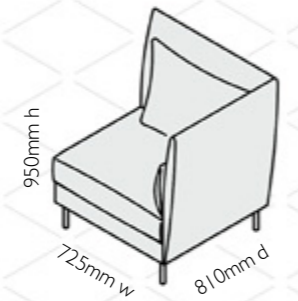

Skylon low back armchair
SKY 01/L

Skylon 2.5 seater low back sofa
SKY 025/L

Skylon 3 seater low back sofa
SKY 03/L

Skylon low back single left hand
SKY 01/L/LH

Skylon low back single right hand
SKY 01/L/RH

Skylon low back 2 seater left hand
SKY 02/L/LH

Skylon low back 2 seater right hand
SKY 02/L/RH

Skylon low back 3 seater left hand
SKY 03/L/LH

Skylon low back 3 seater right hand
SKY 03/L/RH

Skylon low back single corner
SKY 01/L/CNR

Seat height: 445mm
Seat depth: 540mm

Please note that the dimensions above are rounded to the nearest 5mm, please use our CAD files when space-planning

Skylon high back

RETAIL PRICE

code	description
SKY 01/H	High back Armchair
SKY 025/H	2.5 seater high back sofa
SKY 03/H	3 seater high back sofa
SKY 01/H/LH	High back single left hand
SKY 01/H/RH	High back single right hand
SKY 02/H/LH	High back 2 seater left hand
SKY 02/H/RH	High back 2 seater right hand
SKY 03/H/LH	High back 3 seater left hand
SKY 03/H/RH	High back 3 seater right hand
SKY 01/H/CNR	High back single corner

Seat height: 445mm
Seat depth: 540mm

Please note that the dimensions above are rounded to the nearest 5mm, please use our CAD files when space-planning

Scatter cushions

We offer a range of scatter cushions which can be used to accessorise many of our standard designs. Fibre filled, in a selection of upholstery finishes.