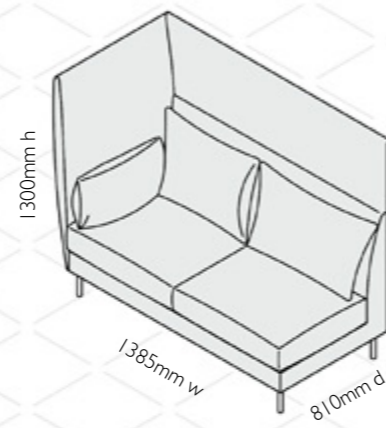

Seat height: 445mm
Seat depth: 540mm

Please note that the dimensions above are rounded to the nearest 5mm, please use our CAD files when space-planning

Skylon high back

RETAIL PRICE

code	description
SKY 01/H	High back Armchair
SKY 025/H	2.5 seater high back sofa
SKY 03/H	3 seater high back sofa
SKY 01/H/LH	High back single left hand
SKY 01/H/RH	High back single right hand
SKY 02/H/LH	High back 2 seater left hand
SKY 02/H/RH	High back 2 seater right hand
SKY 03/H/LH	High back 3 seater left hand
SKY 03/H/RH	High back 3 seater right hand
SKY 01/H/CNR	High back single corner

Skylon high back armchair
SKY 01/H

Skylon 2.5 seater high back sofa
SKY 025/H

Skylon 3 seater high back sofa
SKY 03/H

Skylon high back single left hand
SKY 01/H/LH

Skylon high back single right hand
SKY 01/H/RH

Skylon high back 2 seater left hand
SKY 02/H/LH

Skylon high back 2 seater right hand
SKY 02/H/RH

Skylon high back 3 seater left hand
SKY 03/H/LH

Skylon high back 3 seater right hand
SKY 03/H/RH

Skylon high back single corner
SKY 01/H/CNR

Seat height: 445mm
Seat depth: 540mm

Please note that the dimensions above are rounded to the nearest 5mm, please use our CAD files when space-planning

Scatter cushions

We offer a range of scatter cushions which can be used to accessorise many of our standard designs. Fibre filled, in a selection of upholstery finishes.