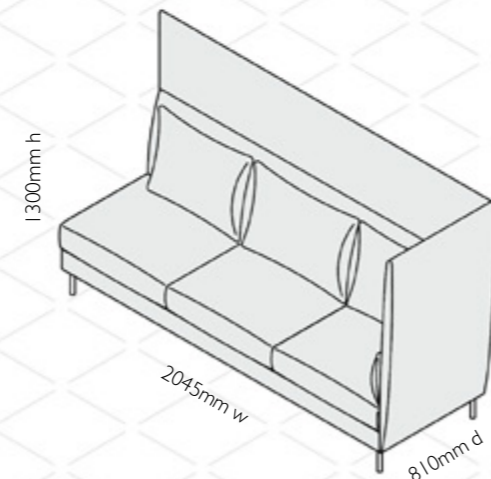

Seat height: 445mm
Seat depth: 540mm

Please note that the dimensions above are rounded to the nearest 5mm, please use our CAD files when space-planning

Skylon high back

RETAIL PRICE

code	description
SKY 01/H	High back Armchair
SKY 025/H	2.5 seater high back sofa
SKY 03/H	3 seater high back sofa
SKY 01/H/LH	High back single left hand
SKY 01/H/RH	High back single right hand
SKY 02/H/LH	High back 2 seater left hand
SKY 02/H/RH	High back 2 seater right hand
SKY 03/H/LH	High back 3 seater left hand
SKY 03/H/RH	High back 3 seater right hand
SKY 01/H/CNR	High back single corner

Skylon high back armchair
SKY 01/H

Skylon 2.5 seater high back sofa
SKY 025/H

Skylon 3 seater high back sofa
SKY 03/H

Skylon high back single left hand
SKY 01/H/LH

Skylon high back single right hand
SKY 01/H/RH

Skylon high back 2 seater left hand
SKY 02/H/LH

Skylon high back 2 seater right hand
SKY 02/H/RH

Skylon high back 3 seater left hand
SKY 03/H/LH

Skylon high back 3 seater right hand
SKY 03/H/RH

Skylon high back single corner
SKY 01/H/CNR

Seat height: 445mm
Seat depth: 540mm

Please note that the dimensions above are rounded to the nearest 5mm, please use our CAD files when space-planning

Scatter cushions

We offer a range of scatter cushions which can be used to accessorise many of our standard designs. Fibre filled, in a selection of upholstery finishes.