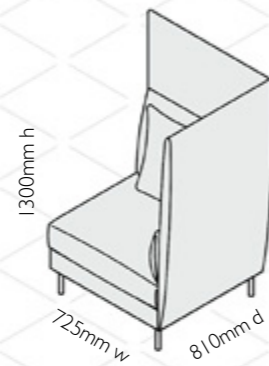

Seat height: 445mm
Seat depth: 540mm

Please note that the dimensions above are rounded to the nearest 5mm, please use our CAD files when space-planning

Skylon high back

RETAIL PRICE

code	description
SKY 01/H	High back Armchair
SKY 025/H	2.5 seater high back sofa
SKY 03/H	3 seater high back sofa
SKY 01/H/LH	High back single left hand
SKY 01/H/RH	High back single right hand
SKY 02/H/LH	High back 2 seater left hand
SKY 02/H/RH	High back 2 seater right hand
SKY 03/H/LH	High back 3 seater left hand
SKY 03/H/RH	High back 3 seater right hand
SKY 01/H/CNR	High back single corner

Skylon high back armchair
SKY 01/H

Skylon 2.5 seater high back sofa
SKY 025/H

Skylon 3 seater high back sofa
SKY 03/H

Skylon high back single left hand
SKY 01/H/LH

Skylon high back single right hand
SKY 01/H/RH

Skylon high back 2 seater left hand
SKY 02/H/LH

Skylon high back 2 seater right hand
SKY 02/H/RH

Skylon high back 3 seater left hand
SKY 03/H/LH

Skylon high back 3 seater right hand
SKY 03/H/RH

Skylon high back single corner
SKY 01/H/CNR

Seat height: 445mm
Seat depth: 540mm

Please note that the dimensions above are rounded to the nearest 5mm, please use our CAD files when space-planning

Scatter cushions

We offer a range of scatter cushions which can be used to accessorise many of our standard designs. Fibre filled, in a selection of upholstery finishes.