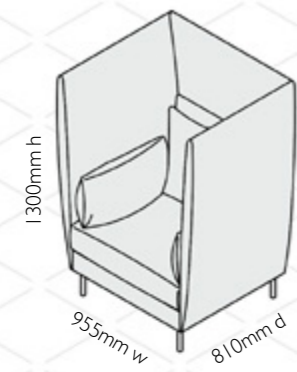

Skylon high back

RETAIL PRICE

code	description
SKY 01/H	High back Armchair
SKY 025/H	2.5 seater high back sofa
SKY 03/H	3 seater high back sofa
SKY 01/H/LH	High back single left hand
SKY 01/H/RH	High back single right hand
SKY 02/H/LH	High back 2 seater left hand
SKY 02/H/RH	High back 2 seater right hand
SKY 03/H/LH	High back 3 seater left hand
SKY 03/H/RH	High back 3 seater right hand
SKY 01/H/CNR	High back single corner

- Leather upholstery available by quotation only
- Supplied on turned tapered FSC® timber or recycled aluminium legs.
- This design is supplied as a large furniture element, please ensure there is suitable access for delivery.
- * Fabric metres- refers to plain not patterned fabrics with a width of 1300mm.
- Tailor this design to your specification.
- Power modules can be fitted to this design.

Skylon high back armchair
SKY 01/H