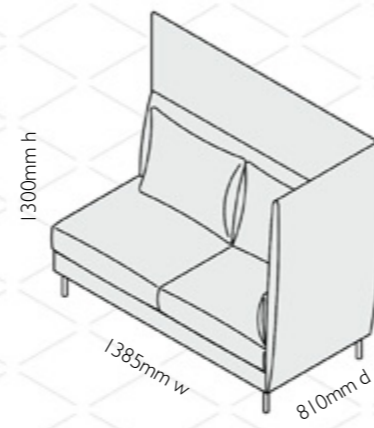

Seat height: 445mm
Seat depth: 540mm

Please note that the dimensions above are rounded to the nearest 5mm, please use our CAD files when space-planning

Skylon high back

RETAIL PRICE

code	description
SKY 01/H	High back Armchair
SKY 025/H	2.5 seater high back sofa
SKY 03/H	3 seater high back sofa
SKY 01/H/LH	High back single left hand
SKY 01/H/RH	High back single right hand
SKY 02/H/LH	High back 2 seater left hand
SKY 02/H/RH	High back 2 seater right hand
SKY 03/H/LH	High back 3 seater left hand
SKY 03/H/RH	High back 3 seater right hand
SKY 01/H/CNR	High back single corner

Skylon high back armchair
SKY 01/H

Skylon 2.5 seater high back sofa
SKY 025/H

Skylon 3 seater high back sofa
SKY 03/H

Skylon high back single left hand
SKY 01/H/LH

Skylon high back single right hand
SKY 01/H/RH

Skylon high back 2 seater left hand
SKY 02/H/LH

Skylon high back 2 seater right hand
SKY 02/H/RH

Skylon high back 3 seater left hand
SKY 03/H/LH

Skylon high back 3 seater right hand
SKY 03/H/RH

Skylon high back single corner
SKY 01/H/CNR

Seat height: 445mm
Seat depth: 540mm

Please note that the dimensions above are rounded to the nearest 5mm, please use our CAD files when space-planning

Scatter cushions

We offer a range of scatter cushions which can be used to accessorise many of our standard designs. Fibre filled, in a selection of upholstery finishes.