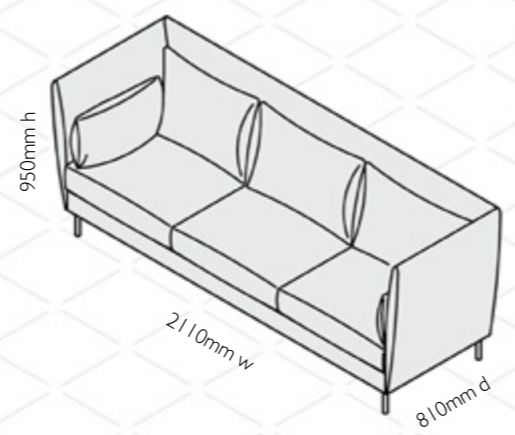

Skylon 3 seater low back sofa
SKY 03/L