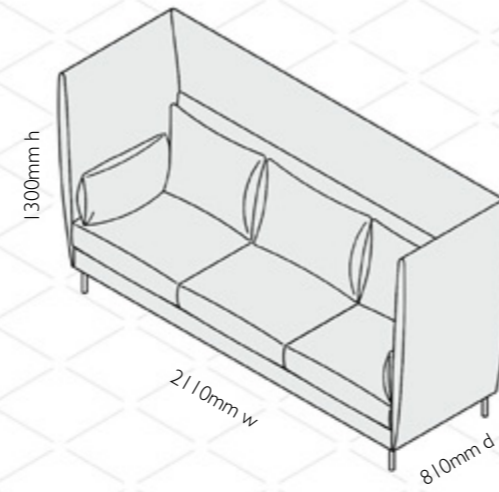

Skylon 3 seater high back sofa
SKY 03/H