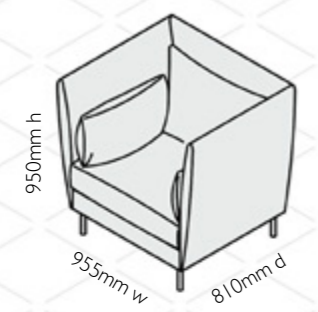

Skylon low back

RETAIL PRICE

code	description
SKY 01/L	Low back Armchair
SKY 025/L	2.5 seater low back sofa
SKY 03/L	3 seater low back sofa
SKY 01/L/LH	Low back single left hand
SKY 01/L/RH	Low back single right hand
SKY 02/L/LH	Low back 2 seater left hand
SKY 02/L/RH	Low back 2 seater right hand
SKY 03/L/LH	Low back 3 seater left hand
SKY 03/L/RH	Low back 3 seater right hand
SKY 01/L/CNR	Low back single corner

- Leather upholstery available by quotation only
- Supplied on turned tapered FSC® timber or recycled aluminium legs.
- This design is supplied as a large furniture element, please ensure there is suitable access for delivery.
- * Fabric metres- refers to plain not patterned fabrics with a width of 1300mm.
- Tailor this design to your specification.
- Power modules can be fitted to this design.

Skylon low back armchair
SKY 01/L