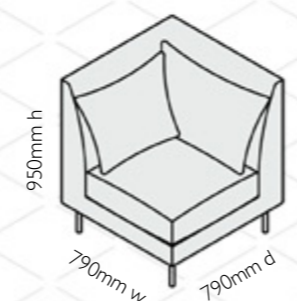

Skylon low back 2 seater left hand
SKY 02/L/LH

Skylon low back 2 seater right hand
SKY 02/L/RH

Skylon low back 3 seater left hand
SKY 03/L/LH

Skylon low back 3 seater right hand
SKY 03/L/RH

Skylon low back single corner
SKY 01/L/CNR

Seat height: 445mm
Seat depth: 540mm

Please note that the dimensions above are rounded to the nearest 5mm, please use our CAD files when space-planning

Skylon high back

RETAIL PRICE

code	description
SKY 01/H	High back Armchair
SKY 025/H	2.5 seater high back sofa
SKY 03/H	3 seater high back sofa
SKY 01/H/LH	High back single left hand
SKY 01/H/RH	High back single right hand
SKY 02/H/LH	High back 2 seater left hand
SKY 02/H/RH	High back 2 seater right hand
SKY 03/H/LH	High back 3 seater left hand
SKY 03/H/RH	High back 3 seater right hand
SKY 01/H/CNR	High back single corner

Seat height: 445mm
Seat depth: 540mm

Please note that the dimensions above are rounded to the nearest 5mm, please use our CAD files when space-planning

Scatter cushions

We offer a range of scatter cushions which can be used to accessorise many of our standard designs. Fibre filled, in a selection of upholstery finishes.

RETAIL PRICE

code	description
STC 01	Small square fibre-fill cushion 400mm X 400mm
STC 02	Medium square fibre-fill cushion 500mm X 500mm
STC 03	Large square fibre-fill cushion 600mm X 600mm
STC 04	Small rectangular fibre-fill cushion 550mm X 270mm
STC 05	Large rectangular fibre-fill cushion 600mm X 400mm
EL CSH	A Pair of pebble shaped feather & down cushions; x1 at 480mm x 340mm & x1 at 575mm x 410mm