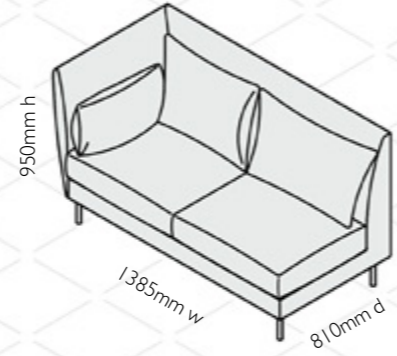

Skylon low back armchair
SKY 01/L

Skylon 2.5 seater low back sofa
SKY 025/L

Skylon 3 seater low back sofa
SKY 03/L

Skylon low back single left hand
SKY 01/L/LH

Skylon low back single right hand
SKY 01/L/RH

Skylon low back 2 seater left hand
SKY 02/L/LH

Skylon low back 2 seater right hand
SKY 02/L/RH

Skylon low back 3 seater left hand
SKY 03/L/LH

Skylon low back 3 seater right hand
SKY 03/L/RH

Skylon low back single corner
SKY 01/L/CNR

Seat height: 445mm
Seat depth: 540mm

Please note that the dimensions above are rounded to the nearest 5mm, please use our CAD files when space-planning

Skylon high back

RETAIL PRICE

code	description
SKY 01/H	High back Armchair
SKY 025/H	2.5 seater high back sofa
SKY 03/H	3 seater high back sofa
SKY 01/H/LH	High back single left hand
SKY 01/H/RH	High back single right hand
SKY 02/H/LH	High back 2 seater left hand
SKY 02/H/RH	High back 2 seater right hand
SKY 03/H/LH	High back 3 seater left hand
SKY 03/H/RH	High back 3 seater right hand
SKY 01/H/CNR	High back single corner

Seat height: 445mm
Seat depth: 540mm

Please note that the dimensions above are rounded to the nearest 5mm, please use our CAD files when space-planning

Scatter cushions

We offer a range of scatter cushions which can be used to accessorise many of our standard designs. Fibre filled, in a selection of upholstery finishes.