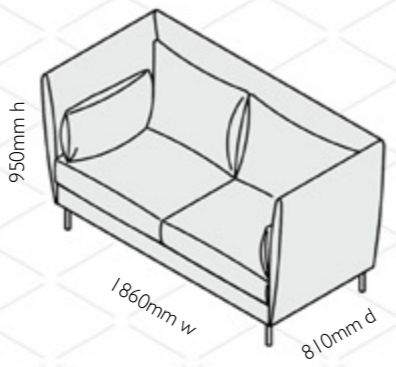

Skylon 2.5 seater low back sofa
SKY 025/L