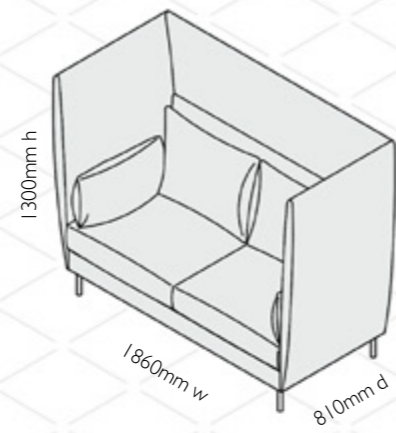

Skylon 2.5 seater high back sofa
SKY 025/H