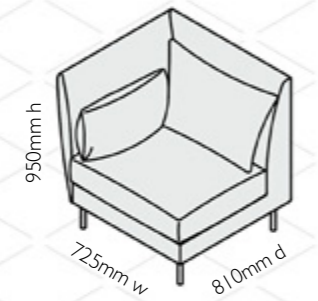

Skylon low back single left hand
SKY 01/L/LH