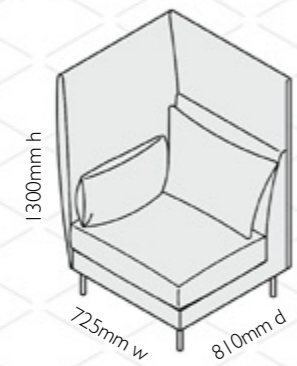

Skylon high back single left hand
SKY 01/H/LH