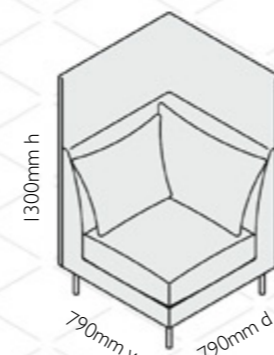

Seat height: 445mm
Seat depth: 540mm

Please note that the dimensions above are rounded to the nearest 5mm, please use our CAD files when space-planning

Skylon high back

RETAIL PRICE

code	description
SKY 01/H	High back Armchair
SKY 025/H	2.5 seater high back sofa
SKY 03/H	3 seater high back sofa
SKY 01/H/LH	High back single left hand
SKY 01/H/RH	High back single right hand
SKY 02/H/LH	High back 2 seater left hand
SKY 02/H/RH	High back 2 seater right hand
SKY 03/H/LH	High back 3 seater left hand
SKY 03/H/RH	High back 3 seater right hand
SKY 01/H/CNR	High back single corner

Skylon high back 2 seater left hand
SKY 02/H/LH

Skylon high back 2 seater right hand
SKY 02/H/RH

Skylon high back 3 seater left hand
SKY 03/H/LH

Skylon high back 3 seater right hand
SKY 03/H/RH

Skylon high back single corner
SKY 01/H/CNR

Seat height: 445mm
Seat depth: 540mm

Please note that the dimensions above are rounded to the nearest 5mm, please use our CAD files when space-planning

Scatter cushions

We offer a range of scatter cushions which can be used to accessorise many of our standard designs. Fibre filled, in a selection of upholstery finishes.

RETAIL PRICE

code	description
STC 01	Small square fibre-fill cushion 400mm X 400mm
STC 02	Medium square fibre-fill cushion 500mm X 500mm
STC 03	Large square fibre-fill cushion 600mm X 600mm
STC 04	Small rectangular fibre-fill cushion 550mm X 270mm
STC 05	Large rectangular fibre-fill cushion 600mm X 400mm
EL CSH	A Pair of pebble shaped feather & down cushions; x1 at 480mm x 340mm & x1 at 575mm x 410mm