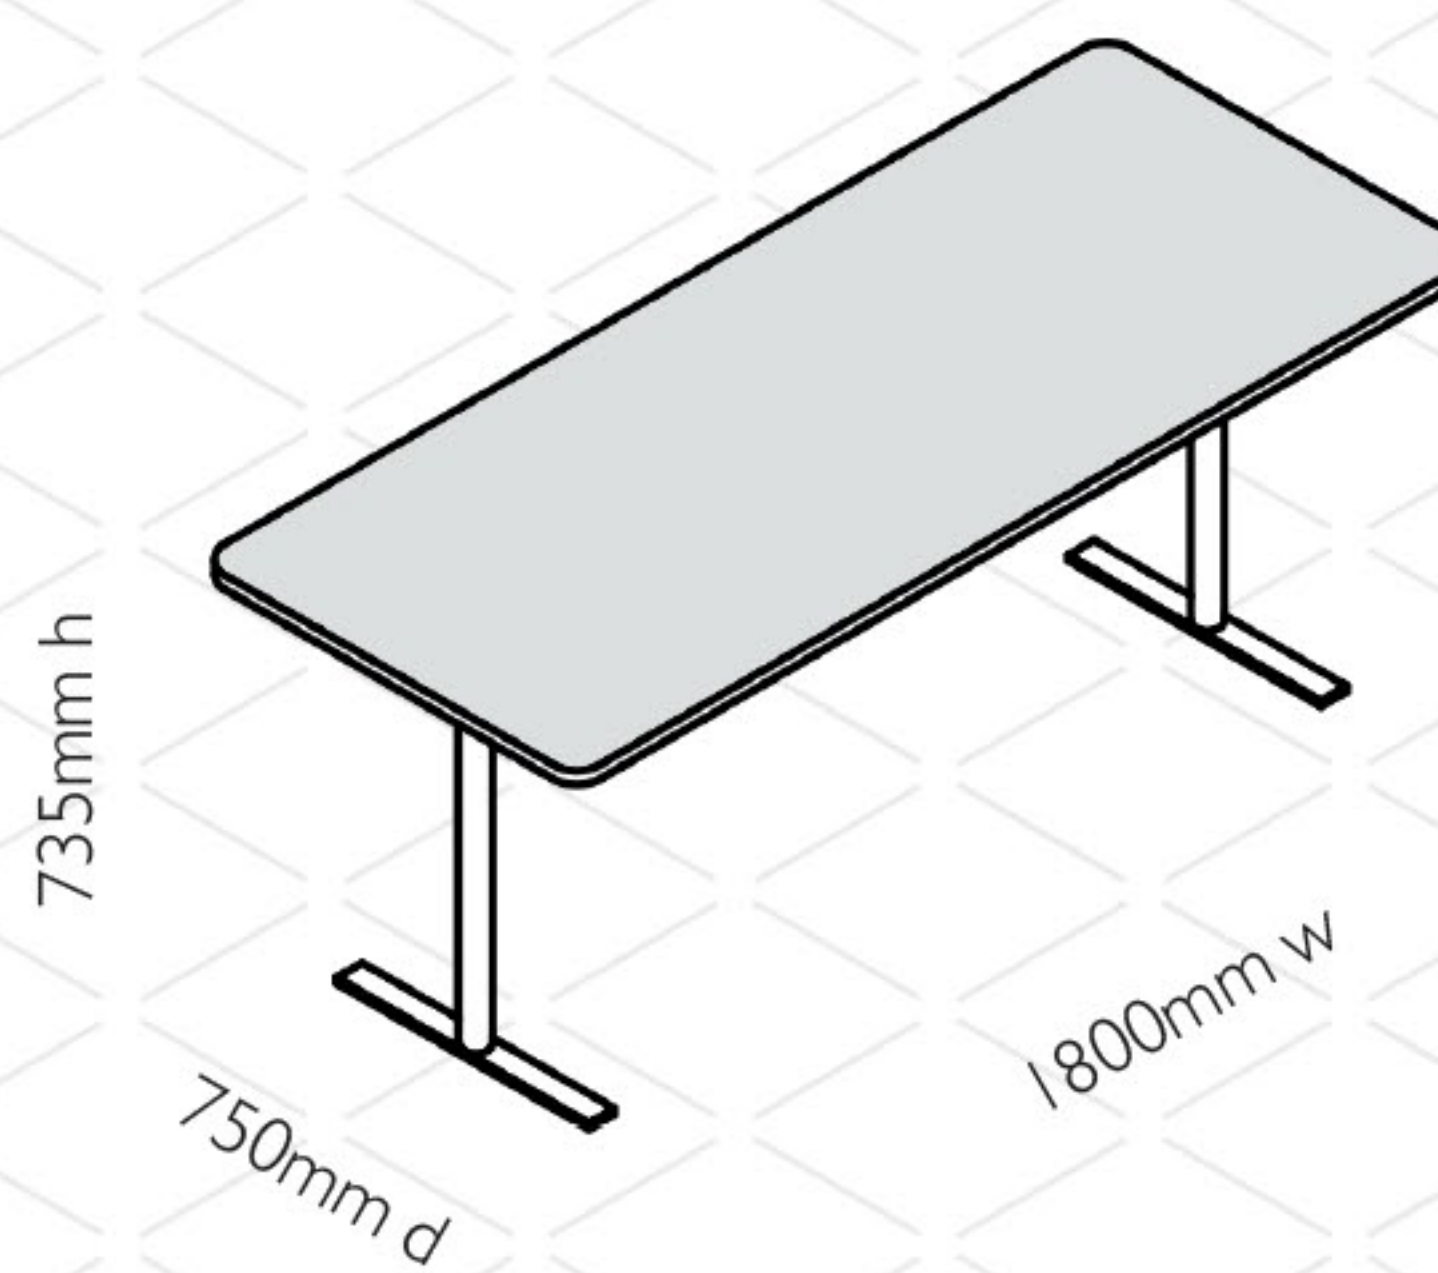

Hestel table
for 1 seater unit
TBL-HES 01

Hestel table
for 2 seater unit
TBL-HES 02

Hestel table
for 2.5 seater unit
TBL-HES 025

Hestel table
for 3 seater unit
TBL-HES 03

Lacey desk table
for 2.5 seater unit
TBL-LCY 025

Loui table
for 2 seater unit
TBL-LOU 02

Loui table
for 2.5 seater unit
TBL-LOU 025

Loui table
for 3 seater unit
TBL-LOU 03

Engage table
for 2 seater unit
TBL-ENG 02

Engage table
for 2.5 seater unit
TBL-ENG 025

Engage table
for 3 seater unit
TBL-ENG 03

600mm Dia
Engage table
600 circular table
TBL-ENG 600

800mm Dia
Engage table
800 circular table
TBL-ENG 800

940mm Dia
Engage table
940 circular table
TBL-ENG 940