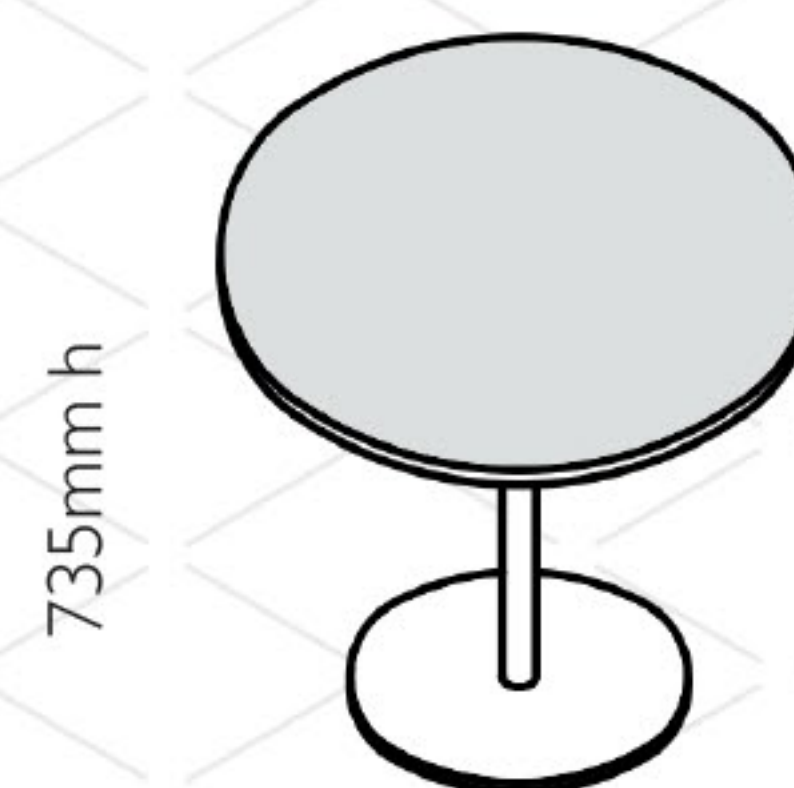

Hestel table
for 1 seater unit
TBL-HES 01

Hestel table
for 2 seater unit
TBL-HES 02

Hestel table
for 2.5 seater unit
TBL-HES 025

Hestel table
for 3 seater unit
TBL-HES 03

Lacey desk table
for 2.5 seater unit
TBL-LCY 025

Loui table
for 2 seater unit
TBL-LOU 02

Loui table
for 2.5 seater unit
TBL-LOU 025

Loui table
for 3 seater unit
TBL-LOU 03

Engage table
for 2 seater unit
TBL-ENG 02

Engage table
for 2.5 seater unit
TBL-ENG 025

Engage table
for 3 seater unit
TBL-ENG 03

600mm Dia
Engage table
600 circular table
TBL-ENG 600

800mm Dia
Engage table
800 circular table
TBL-ENG 800

940mm Dia
Engage table
940 circular table
TBL-ENG 940