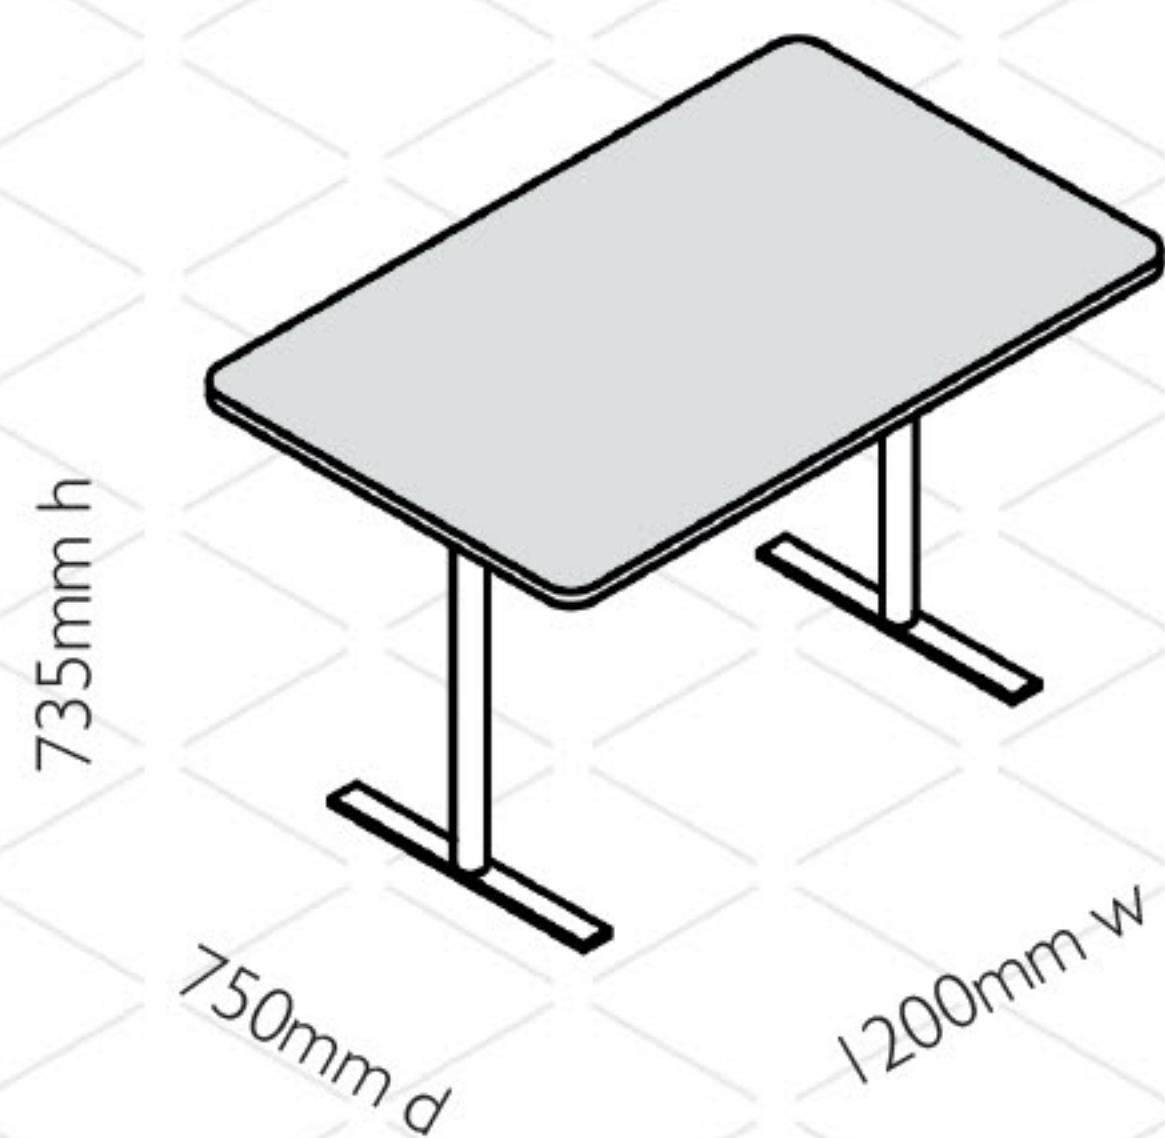

Hestel table
for 1 seater unit
TBL-HES 01

Hestel table
for 2 seater unit
TBL-HES 02

Hestel table
for 2.5 seater unit
TBL-HES 025

Hestel table
for 3 seater unit
TBL-HES 03

Lacey desk table
for 2.5 seater unit
TBL-LCY 025

Loui table
for 2 seater unit
TBL-LOU 02

Loui table
for 2.5 seater unit
TBL-LOU 025

Loui table
for 3 seater unit
TBL-LOU 03

Engage table
for 2 seater unit
TBL-ENG 02

Engage table
for 2.5 seater unit
TBL-ENG 025

Engage table
for 3 seater unit
TBL-ENG 03

600mm Dia
Engage table
600 circular table
TBL-ENG 600

800mm Dia
Engage table
800 circular table
TBL-ENG 800

940mm Dia
Engage table
940 circular table
TBL-ENG 940