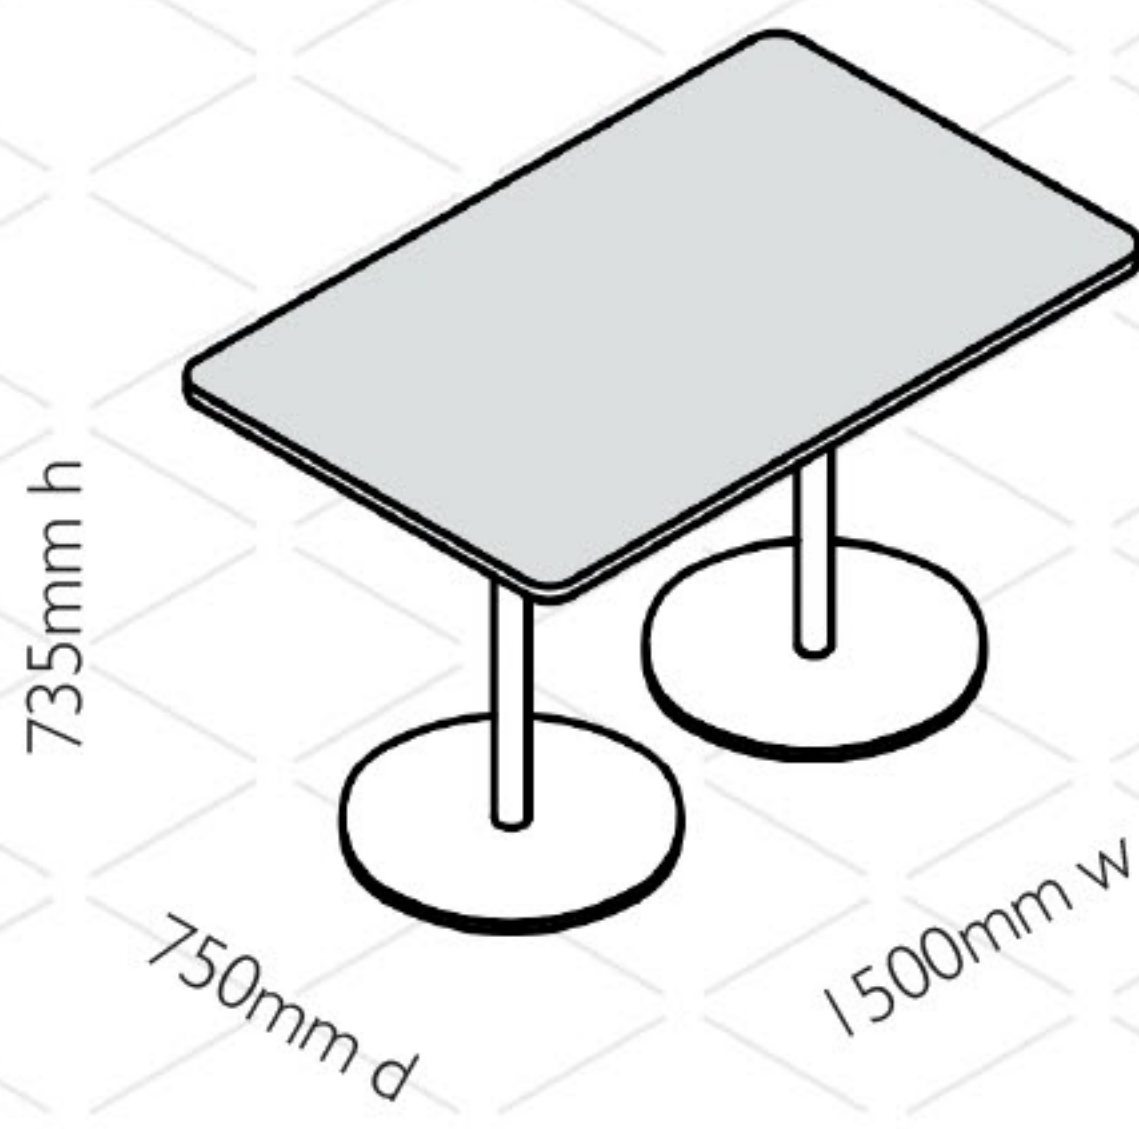

Hestel table
for 1 seater unit
TBL-HES 01

Hestel table
for 2 seater unit
TBL-HES 02

Hestel table
for 2.5 seater unit
TBL-HES 025

Hestel table
for 3 seater unit
TBL-HES 03

Lacey desk table
for 2.5 seater unit
TBL-LCY 025

Loui table
for 2 seater unit
TBL-LOU 02

Loui table
for 2.5 seater unit
TBL-LOU 025

Loui table
for 3 seater unit
TBL-LOU 03

Engage table
for 2 seater unit
TBL-ENG 02

Engage table
for 2.5 seater unit
TBL-ENG 025

Engage table
for 3 seater unit
TBL-ENG 03

600mm Dia
Engage table
600 circular table
TBL-ENG 600

800mm Dia
Engage table
800 circular table
TBL-ENG 800

940mm Dia
Engage table
940 circular table
TBL-ENG 940