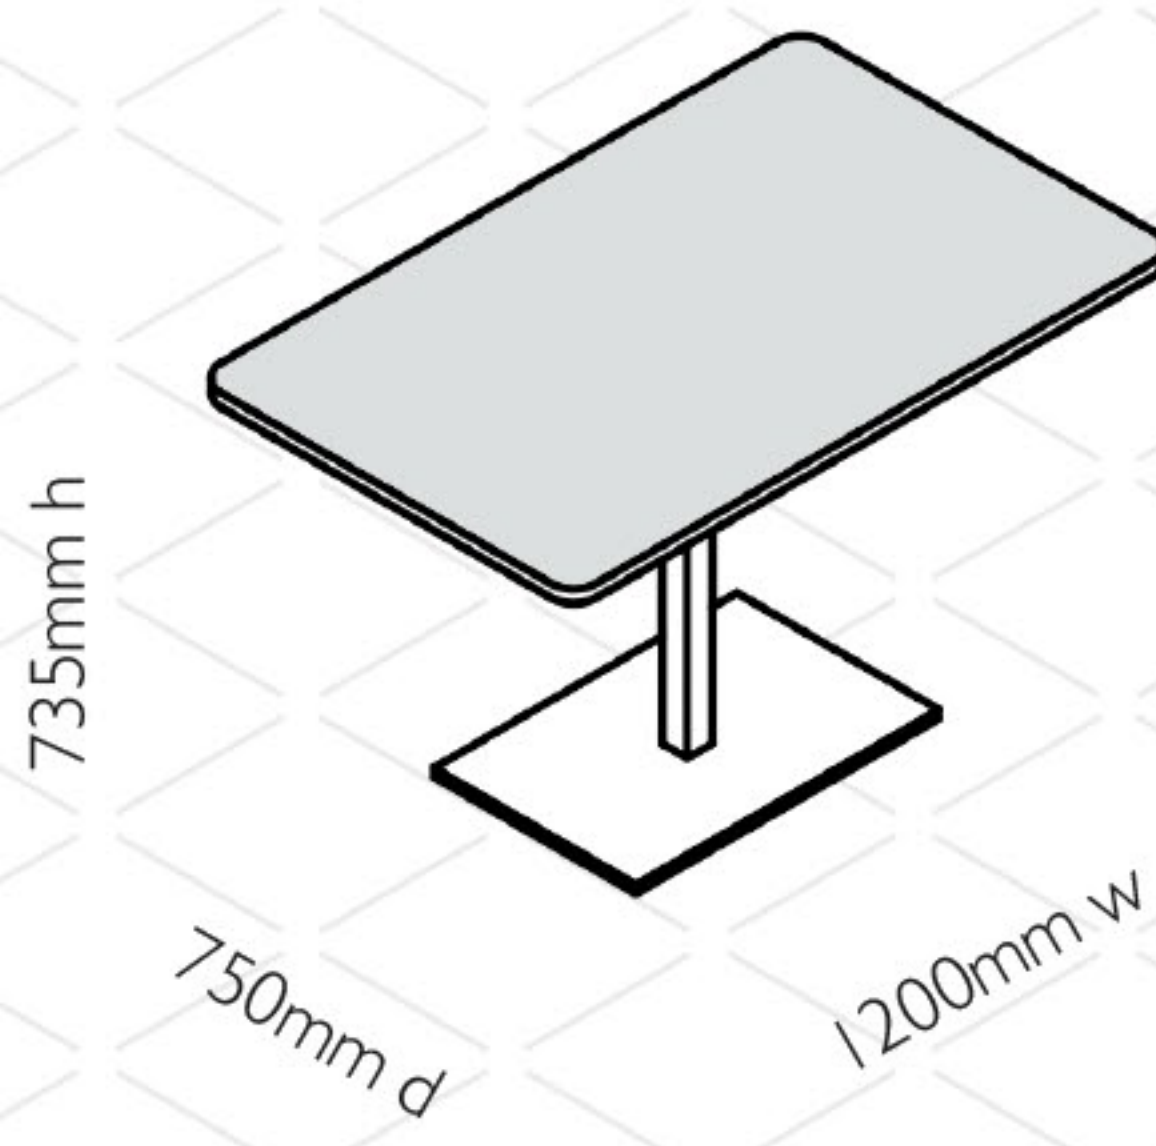

Hestel table
for 1 seater unit
TBL-HES 01

Hestel table
for 2 seater unit
TBL-HES 02

Hestel table
for 2.5 seater unit
TBL-HES 025

Hestel table
for 3 seater unit
TBL-HES 03

Lacey desk table
for 2.5 seater unit
TBL-LCY 025

Loui table
for 2 seater unit
TBL-LOU 02

Loui table
for 2.5 seater unit
TBL-LOU 025

Loui table
for 3 seater unit
TBL-LOU 03

Engage table
for 2 seater unit
TBL-ENG 02

Engage table
for 2.5 seater unit
TBL-ENG 025

Engage table
for 3 seater unit
TBL-ENG 03

600mm Dia
Engage table
600 circular table
TBL-ENG 600

800mm Dia
Engage table
800 circular table
TBL-ENG 800

940mm Dia
Engage table
940 circular table
TBL-ENG 940