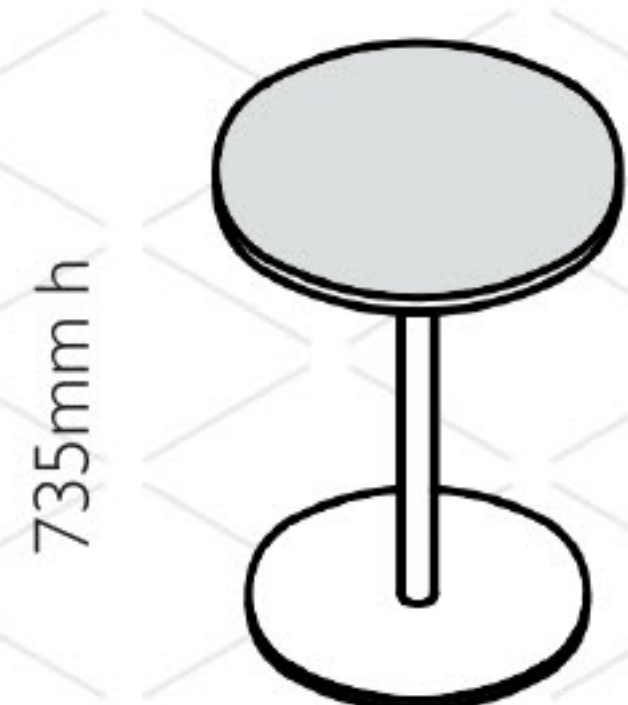

Hestel table
for 1 seater unit
TBL-HES 01

Hestel table
for 2 seater unit
TBL-HES 02

Hestel table
for 2.5 seater unit
TBL-HES 025

Hestel table
for 3 seater unit
TBL-HES 03

Lacey desk table
for 2.5 seater unit
TBL-LCY 025

Loui table
for 2 seater unit
TBL-LOU 02

Loui table
for 2.5 seater unit
TBL-LOU 025

Loui table
for 3 seater unit
TBL-LOU 03

Engage table
for 2 seater unit
TBL-ENG 02

Engage table
for 2.5 seater unit
TBL-ENG 025

Engage table
for 3 seater unit
TBL-ENG 03

600mm Dia
Engage table
600 circular table
TBL-ENG 600

800mm Dia
Engage table
800 circular table
TBL-ENG 800

940mm Dia
Engage table
940 circular table
TBL-ENG 940