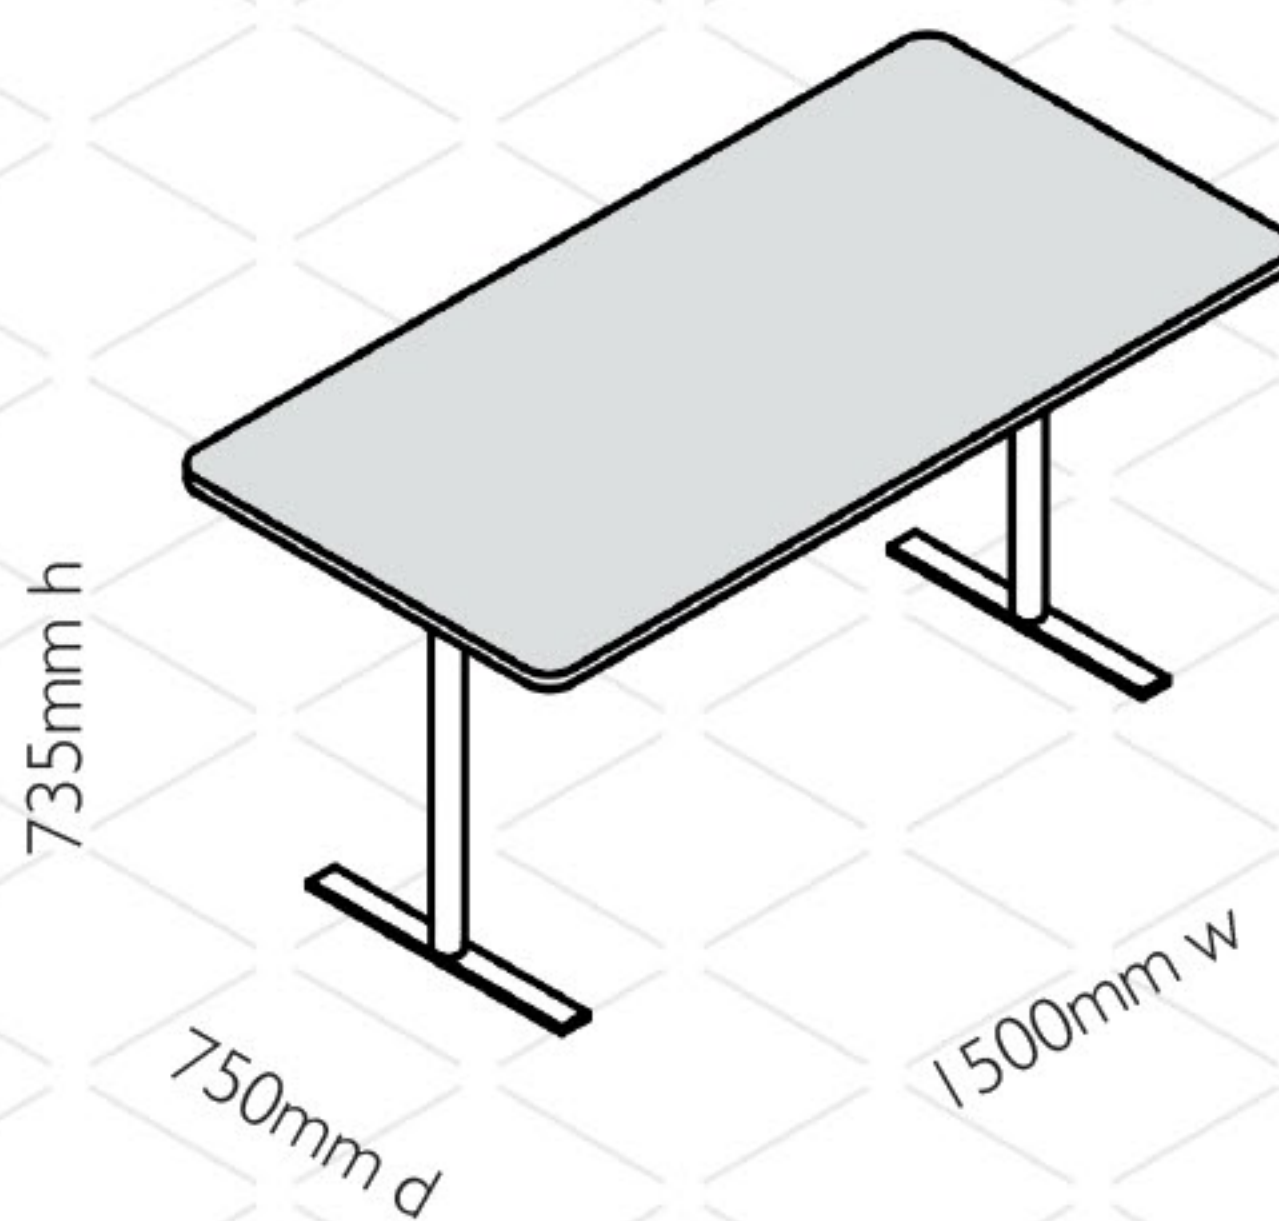

Hestel table
for 1 seater unit
TBL-HES 01

Hestel table
for 2 seater unit
TBL-HES 02

Hestel table
for 2.5 seater unit
TBL-HES 025

Hestel table
for 3 seater unit
TBL-HES 03

Lacey desk table
for 2.5 seater unit
TBL-LCY 025

Loui table
for 2 seater unit
TBL-LOU 02

Loui table
for 2.5 seater unit
TBL-LOU 025

Loui table
for 3 seater unit
TBL-LOU 03

Engage table
for 2 seater unit
TBL-ENG 02

Engage table
for 2.5 seater unit
TBL-ENG 025

Engage table
for 3 seater unit
TBL-ENG 03

600mm Dia
Engage table
600 circular table
TBL-ENG 600

800mm Dia
Engage table
800 circular table
TBL-ENG 800

940mm Dia
Engage table
940 circular table
TBL-ENG 940