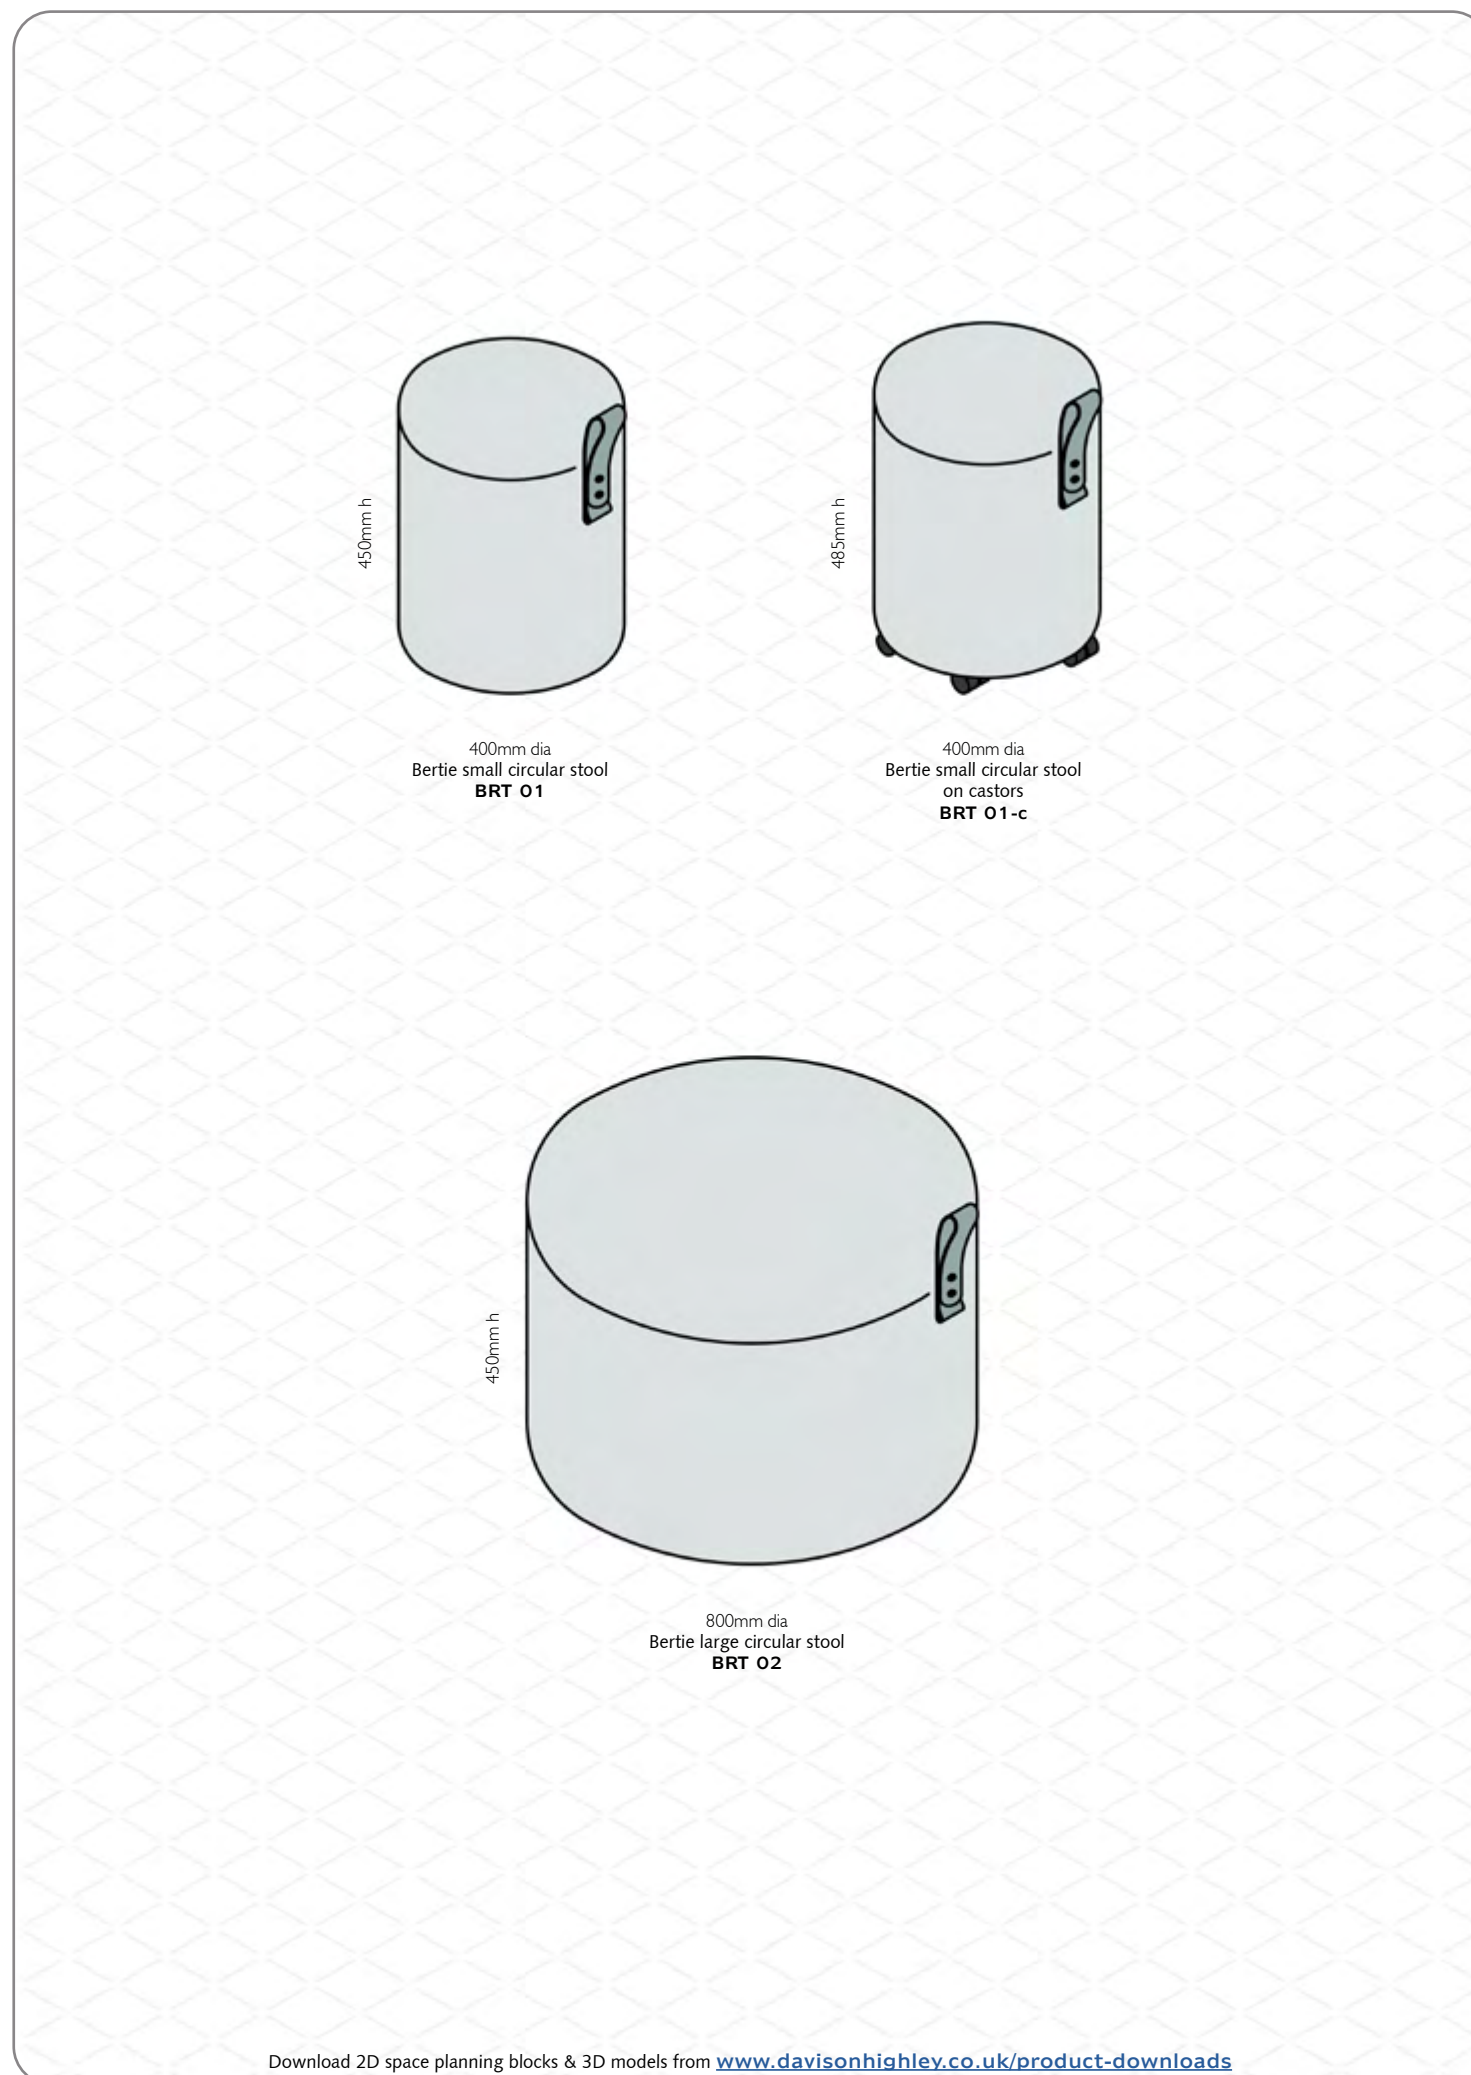

Bertie

RETAIL PRICE

code	description
BRT 01	Small circular Stool
BRT 01-c	Small circular Stool on castors
BRT 02	Large circular Stool

- Leather upholstery available by quotation only
- Leather or Vegan handle supplied in choice of colours:
  - Black
  - Brown
  - Grey (leather only)
  - Blue (leather only)
- Supplied on low nylon glides or black castors.
- Fabric metres- refers to plain not patterned fabrics with a width of 1300mm.
- Tailor this design to your specification.

Please note that the dimensions above are rounded to the nearest 5mm, please use our CAD files when space-planning