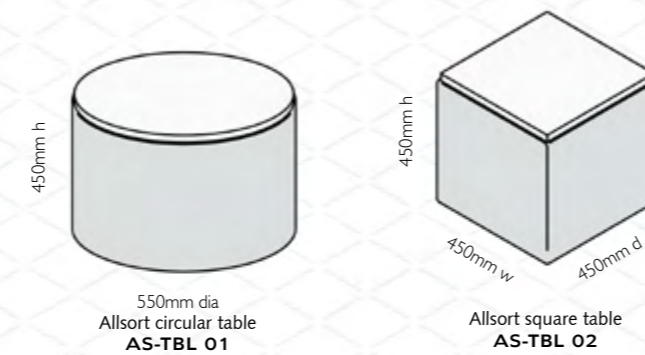

## RETAIL PRICE

code	description
AS 01	Circular Stool
AS 03	Circular High Stool
AS 04	Square stool
AS-TBL 01	Circular table
AS-TBL 02	Square table

- Leather upholstery available by quotation only
- Supplied on low nylon glides.
- Tailor this design to your specification.
- Laminate table top.
- \* Fabric metres- refers to plain not patterned fabrics with a width of 1300mm.

Download 2D space planning blocks & 3D models from [www.davisonhighley.co.uk/product-downloads](http://www.davisonhighley.co.uk/product-downloads)

Please note that the dimensions above are rounded to the nearest 5mm, please use our CAD files when space-planning