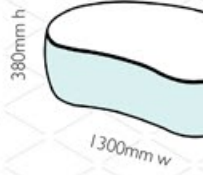

Elements
Small high otto 2
ELE sho-02

Elements
Small high otto 3
ELE sho-03

Seat height: 440mm / 595mm
Seat depth: 525mm to 600mm

Elements
Large table 1
ELE t-01

Elements
Large table 2
ELE t-02

Elements
Large table 3
ELE t-03

Elements
Small table 1
ELE st-01

Elements
Small table 2
ELE st-02

Elements
Small table 3
ELE st-03

Elements
Small high table 1
ELE sht-01

Elements
Small high table 2
ELE sht-02

Elements
Small high table 3
ELE sht-03