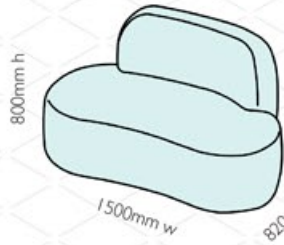

Elements
Asymmetric chair
ELE c-01

Elements
chair
ELE c-02

Elements
2 seater sofa
ELE s-01

Elements
Asymmetric 2 seater sofa
ELE s-02

Elements
2.5 seater sofa
ELE s-03

Elements
2.5 seater Asymmetric sofa
ELE s-04

Elements
Single otto
ELE o-01

Elements
2 seater otto
ELE o-02

Elements
2.5 seater otto
ELE o-03

Elements
Small otto 1
ELE so-01

Elements
Small otto 2
ELE so-02

Elements
Small otto 3
ELE so-03

Elements
Small high otto 1
ELE sho-01

Elements
Small high otto 2
ELE sho-02

Elements
Small high otto 3
ELE sho-03

Seat height: 440mm / 595mm
Seat depth: 525mm to 600mm

Elements
Large table 1
ELE t-01

Elements
Large table 2
ELE t-02

Elements
Large table 3
ELE t-03