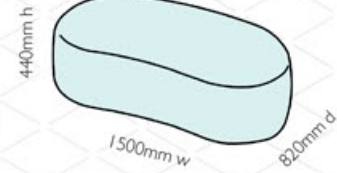

Elements
Asymmetric chair
ELE c-01

Elements
chair
ELE c-02

Elements
2 seater sofa
ELE s-01

Elements
Asymmetric 2 seater sofa
ELE s-02

Elements
2.5 seater sofa
ELE s-03

Elements
2.5 seater Asymmetric sofa
ELE s-04

Elements
Single otto
ELE o-01

Elements
2 seater otto
ELE o-02

Elements
2.5 seater otto
ELE o-03

Elements
Small otto 1
ELE so-01

Elements
Small otto 2
ELE so-02

Elements
Small otto 3
ELE so-03

Elements
Small high otto 1
ELE sho-01

Elements
Small high otto 2
ELE sho-02

Elements
Small high otto 3
ELE sho-03

Seat height: 440mm / 595mm
Seat depth: 525mm to 600mm

Elements
Large table 1
ELE t-01

Elements
Large table 2
ELE t-02

Elements
Large table 3
ELE t-03