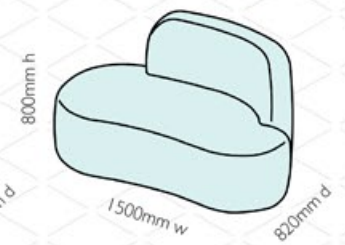

Elements
Asymmetric chair
ELE c-01

Elements
chair
ELE c-02

Elements
2 seater sofa
ELE s-01

Elements
Asymmetric 2 seater sofa
ELE s-02

Elements
2.5 seater sofa
ELE s-03

Elements
2.5 seater Asymmetric sofa
ELE s-04

Elements
Single otto
ELE o-01

Elements
2 seater otto
ELE o-02

Elements
2.5 seater otto
ELE o-03

Elements
Small otto 1
ELE so-01

Elements
Small otto 2
ELE so-02

Elements
Small otto 3
ELE so-03

Elements
Small high otto 1
ELE sho-01

Elements
Small high otto 2
ELE sho-02

Elements
Small high otto 3
ELE sho-03

Seat height: 440mm / 595mm
Seat depth: 525mm to 600mm

Elements
Large table 1
ELE t-01

Elements
Large table 2
ELE t-02

Elements
Large table 3
ELE t-03