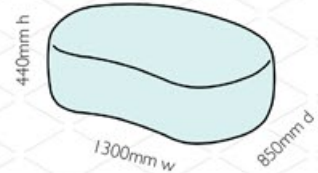

Elements
Asymmetric chair
ELE c-01

Elements
chair
ELE c-02

Elements
2 seater sofa
ELE s-01

Elements
Asymmetric 2 seater sofa
ELE s-02

Elements
2.5 seater sofa
ELE s-03

Elements
2.5 seater Asymmetric sofa
ELE s-04

Elements
Single otto
ELE o-01

Elements
2 seater otto
ELE o-02

Elements
2.5 seater otto
ELE o-03

Elements
Small otto 1
ELE so-01

Elements
Small otto 2
ELE so-02

Elements
Small otto 3
ELE so-03

Elements
Small high otto 1
ELE sho-01

Elements
Small high otto 2
ELE sho-02

Elements
Small high otto 3
ELE sho-03

Seat height: 440mm / 595mm
Seat depth: 525mm to 600mm

Elements
Large table 1
ELE t-01

Elements
Large table 2
ELE t-02

Elements
Large table 3
ELE t-03