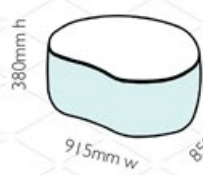

Elements
Asymmetric chair
ELE c-01

Elements
chair
ELE c-02

Elements
2 seater sofa
ELE s-01

Elements
Asymmetric 2 seater sofa
ELE s-02

Elements
2.5 seater sofa
ELE s-03

Elements
2.5 seater Asymmetric sofa
ELE s-04

Elements
Single otto
ELE o-01

Elements
2 seater otto
ELE o-02

Elements
2.5 seater otto
ELE o-03

Elements
Small otto 1
ELE so-01

Elements
Small otto 2
ELE so-02

Elements
Small otto 3
ELE so-03

Elements
Small high otto 1
ELE sho-01

Elements
Small high otto 2
ELE sho-02

Elements
Small high otto 3
ELE sho-03

Seat height: 440mm / 595mm
Seat depth: 525mm to 600mm

Elements
Large table 1
ELE t-01

Elements
Large table 2
ELE t-02

Elements
Large table 3
ELE t-03

Elements
Small table 1
ELE st-01

Elements
Small table 2
ELE st-02

Elements
Small table 3
ELE st-03

Elements
Small high table 1
ELE sht-01

Elements
Small high table 2
ELE sht-02

Elements
Small high table 3
ELE sht-03