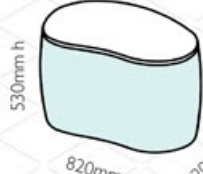

Elements
Small high otto 2
ELE sho-02

Elements
Small high otto 3
ELE sho-03

Seat height: 440mm / 595mm
Seat depth: 525mm to 600mm

Elements
Large table 1
ELE t-01

Elements
Large table 2
ELE t-02

Elements
Large table 3
ELE t-03

Elements
Small table 1
ELE st-01

Elements
Small table 2
ELE st-02

Elements
Small table 3
ELE st-03

Elements
Small high table 1
ELE sht-01

Elements
Small high table 2
ELE sht-02

Elements
Small high table 3
ELE sht-03

Elements
Small planter 1
ELE sp-01

Elements
Small planter 2
ELE sp-02

Elements
Small planter 3
ELE sp-03

Elements
Small high planter 1
ELE shp-01

Elements
Small high planter 2
ELE shp-02

Elements
Small high planter 3
ELE shp-03