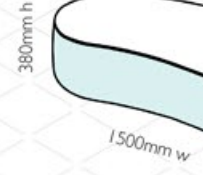

Elements
Small high otto 2
ELE sho-02

Elements
Small high otto 3
ELE sho-03

Seat height: 440mm / 595mm
Seat depth: 525mm to 600mm

Elements
Large table 1
ELE t-01

Elements
Large table 2
ELE t-02

Elements
Large table 3
ELE t-03

Elements
Small table 1
ELE st-01

Elements
Small table 2
ELE st-02

Elements
Small table 3
ELE st-03

Elements
Small high table 1
ELE sht-01

Elements
Small high table 2
ELE sht-02

Elements
Small high table 3
ELE sht-03