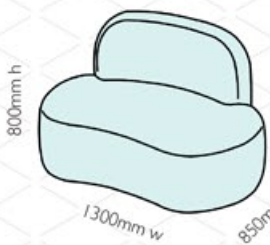

Elements
Asymmetric chair
ELE c-01

Elements
chair
ELE c-02

Elements
2 seater sofa
ELE s-01

Elements
Asymmetric 2 seater sofa
ELE s-02

Elements
2.5 seater sofa
ELE s-03

Elements
2.5 seater Asymmetric sofa
ELE s-04

Elements
Single otto
ELE o-01

Elements
2 seater otto
ELE o-02

Elements
2.5 seater otto
ELE o-03

Elements
Small otto 1
ELE so-01

Elements
Small otto 2
ELE so-02

Elements
Small otto 3
ELE so-03

Elements
Small high otto 1
ELE sho-01

Elements
Small high otto 2
ELE sho-02

Elements
Small high otto 3
ELE sho-03

Seat height: 440mm / 595mm
Seat depth: 525mm to 600mm

Elements
Large table 1
ELE t-01

Elements
Large table 2
ELE t-02

Elements
Large table 3
ELE t-03