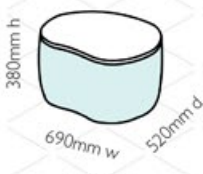

Elements
Small high otto 2
ELE sho-02

Elements
Small high otto 3
ELE sho-03

Seat height: 440mm / 595mm
Seat depth: 525mm to 600mm

Elements
Large table 1
ELE t-01

Elements
Large table 2
ELE t-02

Elements
Large table 3
ELE t-03

Elements
Small table 1
ELE st-01

Elements
Small table 2
ELE st-02

Elements
Small table 3
ELE st-03

Elements
Small high table 1
ELE sht-01

Elements
Small high table 2
ELE sht-02

Elements
Small high table 3
ELE sht-03

Elements
Small planter 1
ELE sp-01

Elements
Small planter 2
ELE sp-02

Elements
Small planter 3
ELE sp-03

Elements
Small high planter 1
ELE shp-01

Elements
Small high planter 2
ELE shp-02

Elements
Small high planter 3
ELE shp-03