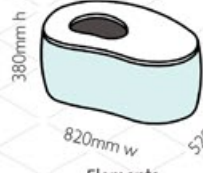

Elements
Small high otto 2
ELE sho-02

Elements
Small high otto 3
ELE sho-03

Seat height: 440mm / 595mm
Seat depth: 525mm to 600mm

Elements
Large table 1
ELE t-01

Elements
Large table 2
ELE t-02

Elements
Large table 3
ELE t-03

Elements
Small table 1
ELE st-01

Elements
Small table 2
ELE st-02

Elements
Small table 3
ELE st-03

Elements
Small high table 1
ELE sht-01

Elements
Small high table 2
ELE sht-02

Elements
Small high table 3
ELE sht-03

Elements
Small planter 1
ELE sp-01

Elements
Small planter 2
ELE sp-02

Elements
Small planter 3
ELE sp-03

Elements
Small high planter 1
ELE shp-01

Elements
Small high planter 2
ELE shp-02

Elements
Small high planter 3
ELE shp-03