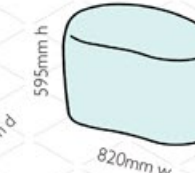

Elements
Asymmetric chair
ELE c-01

Elements
chair
ELE c-02

Elements
2 seater sofa
ELE s-01

Elements
Asymmetric 2 seater sofa
ELE s-02

Elements
2.5 seater sofa
ELE s-03

Elements
2.5 seater Asymmetric sofa
ELE s-04

Elements
Single otto
ELE o-01

Elements
2 seater otto
ELE o-02

Elements
2.5 seater otto
ELE o-03

Elements
Small otto 1
ELE so-01

Elements
Small otto 2
ELE so-02

Elements
Small otto 3
ELE so-03

Elements
Small high otto 1
ELE sho-01

Elements
Small high otto 2
ELE sho-02

Elements
Small high otto 3
ELE sho-03

Seat height: 440mm / 595mm
Seat depth: 525mm to 600mm

Elements
Large table 1
ELE t-01

Elements
Large table 2
ELE t-02

Elements
Large table 3
ELE t-03

Elements
Small table 1
ELE st-01

Elements
Small table 2
ELE st-02

Elements
Small table 3
ELE st-03

Elements
Small high table 1
ELE sht-01

Elements
Small high table 2
ELE sht-02

Elements
Small high table 3
ELE sht-03