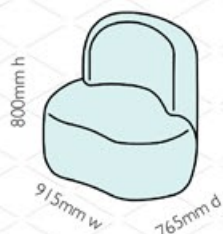

Elements
Asymmetric chair
ELE c-01

Elements
chair
ELE c-02

Elements
2 seater sofa
ELE s-01

Elements
Asymmetric 2 seater sofa
ELE s-02

Elements
2.5 seater sofa
ELE s-03

Elements
2.5 seater Asymmetric sofa
ELE s-04

Elements
Single otto
ELE o-01

Elements
2 seater otto
ELE o-02

Elements
2.5 seater otto
ELE o-03

Elements
Small otto 1
ELE so-01

Elements
Small otto 2
ELE so-02

Elements
Small otto 3
ELE so-03

Elements
Small high otto 1
ELE sho-01

Elements
Small high otto 2
ELE sho-02

Elements
Small high otto 3
ELE sho-03

Seat height: 440mm / 595mm
Seat depth: 525mm to 600mm

Elements
Large table 1
ELE t-01

Elements
Large table 2
ELE t-02

Elements
Large table 3
ELE t-03