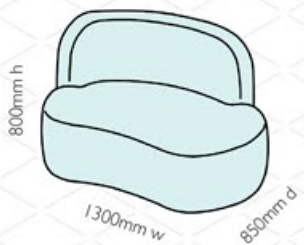

Elements
Asymmetric chair
ELE c-01

Elements
chair
ELE c-02

Elements
2 seater sofa
ELE s-01

Elements
Asymmetric 2 seater sofa
ELE s-02

Elements
2.5 seater sofa
ELE s-03

Elements
2.5 seater Asymmetric sofa
ELE s-04

Elements
Single otto
ELE o-01

Elements
2 seater otto
ELE o-02

Elements
2.5 seater otto
ELE o-03

Elements
Small otto 1
ELE so-01

Elements
Small otto 2
ELE so-02

Elements
Small otto 3
ELE so-03

Elements
Small high otto 1
ELE sho-01

Elements
Small high otto 2
ELE sho-02

Elements
Small high otto 3
ELE sho-03

Seat height: 440mm / 595mm
Seat depth: 525mm to 600mm

Elements
Large table 1
ELE t-01

Elements
Large table 2
ELE t-02

Elements
Large table 3
ELE t-03