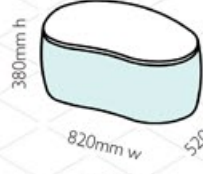

Elements
Small high otto 2
ELE sho-02

Elements
Small high otto 3
ELE sho-03

Seat height: 440mm / 595mm
Seat depth: 525mm to 600mm

Elements
Large table 1
ELE t-01

Elements
Large table 2
ELE t-02

Elements
Large table 3
ELE t-03

Elements
Small table 1
ELE st-01

Elements
Small table 2
ELE st-02

Elements
Small table 3
ELE st-03

Elements
Small high table 1
ELE sht-01

Elements
Small high table 2
ELE sht-02

Elements
Small high table 3
ELE sht-03

Elements
Small planter 1
ELE sp-01

Elements
Small planter 2
ELE sp-02

Elements
Small planter 3
ELE sp-03

Elements
Small high planter 1
ELE shp-01

Elements
Small high planter 2
ELE shp-02

Elements
Small high planter 3
ELE shp-03