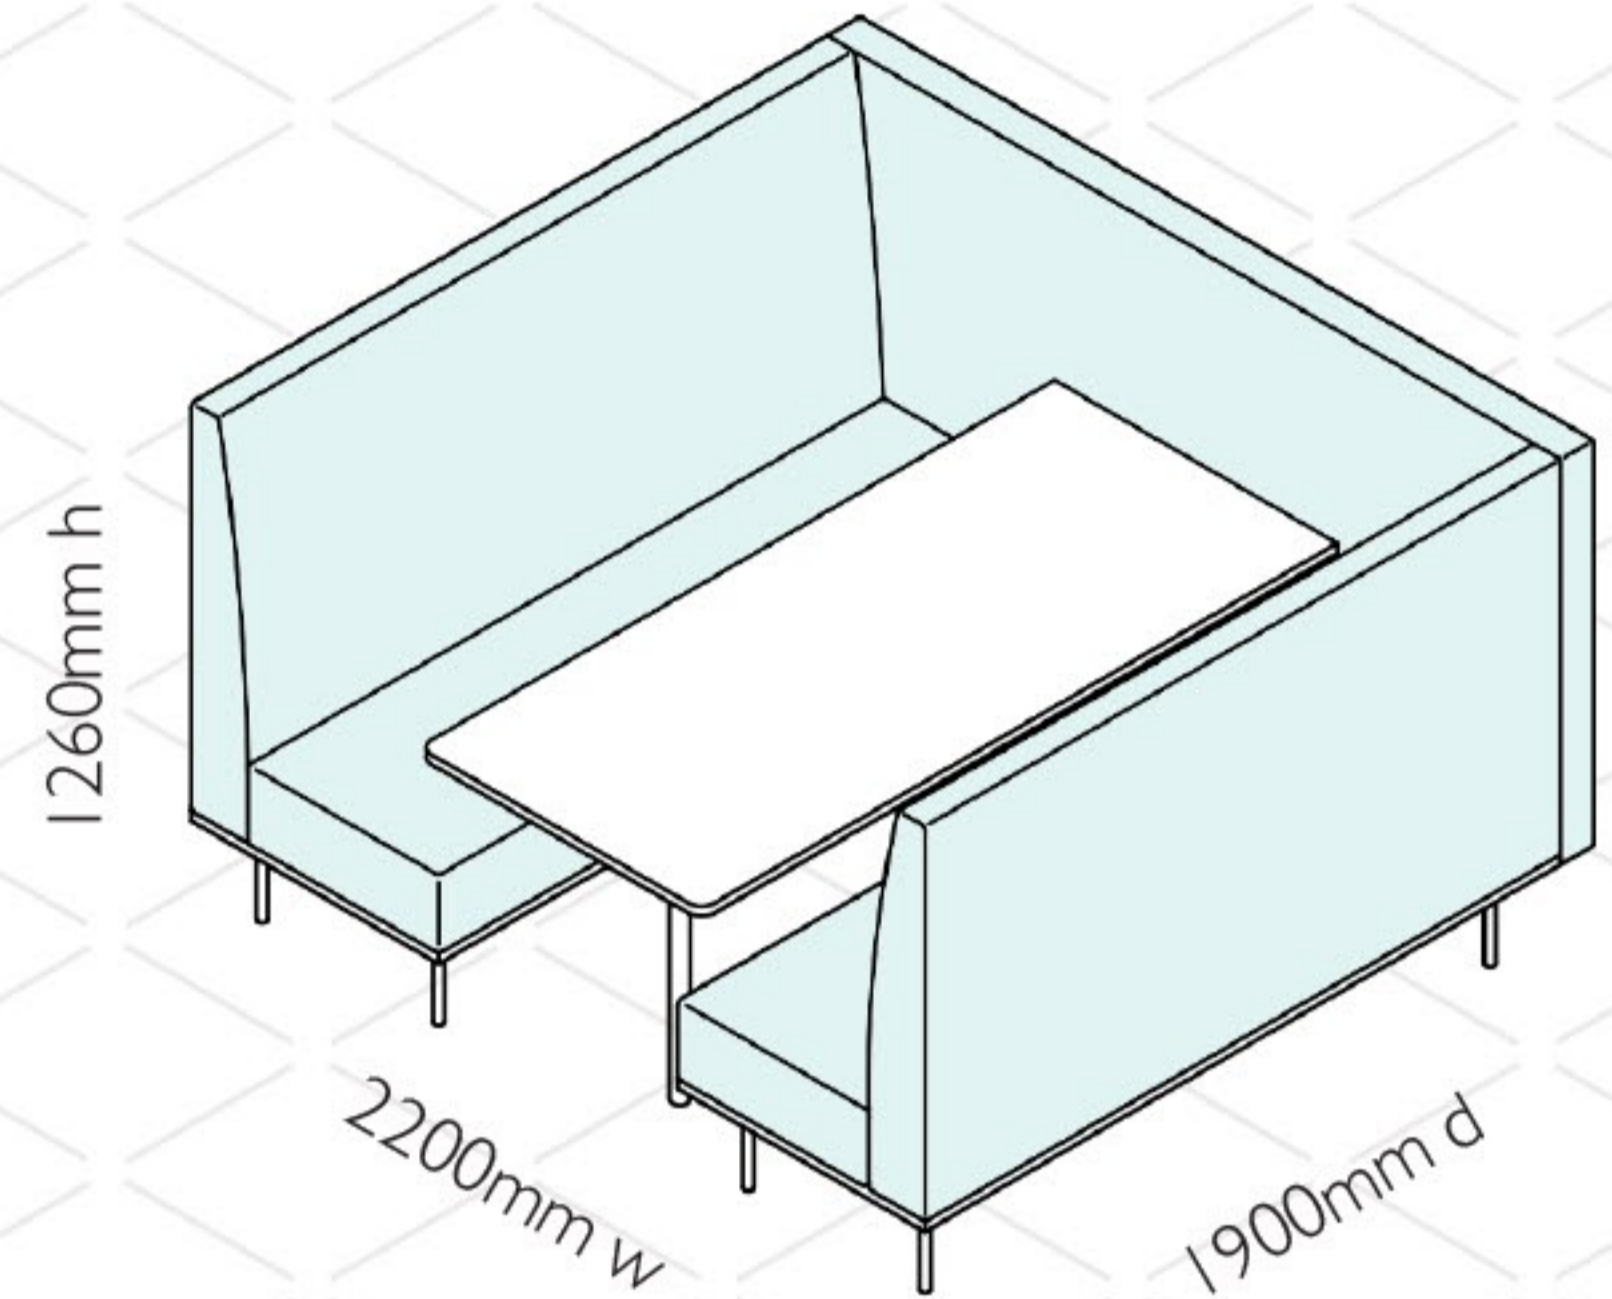

Wunderwall-EL
Low back 2 seater booth
WDR-ELW 02L

Wunderwall-EL
Low back 4 seater booth
WDR-ELW 04L

Wunderwall-EL
Low back 6 seater booth
WDR-ELW 06L

Wunderwall-EL
High back 2 seater booth
WDR-ELW 02H

Wunderwall-EL
High back 4 seater booth
WDR-ELW 04H

Wunderwall-EL
High back 6 seater booth
WDR-ELW 06H

Wunderwall-EL
Low back 2 seater booth
with extended wall
WDR-ELW 02L-E

Wunderwall-EL
Low back 4 seater booth
with extended wall
WDR-ELW 04L-E

Wunderwall-EL
Low back 6 seater booth
with extended wall
WDR-ELW 06L-E

Wunderwall-EL
High back 2 seater booth
with extended wall
WDR-ELW 02H-E

Wunderwall-EL
High back 4 seater booth
with extended wall
WDR-ELW 04H-E

Wunderwall-EL
High back 6 seater booth
with extended wall
WDR-ELW 06H-E

Wunderwall-EL
additional 4 seater work table
WDR-ELW 04-WT

Wunderwall-EL
additional 6 seater work table
WDR-ELW 06-WT

Wunderwall-EL
additional laptop shelf
WDR-ELW LS