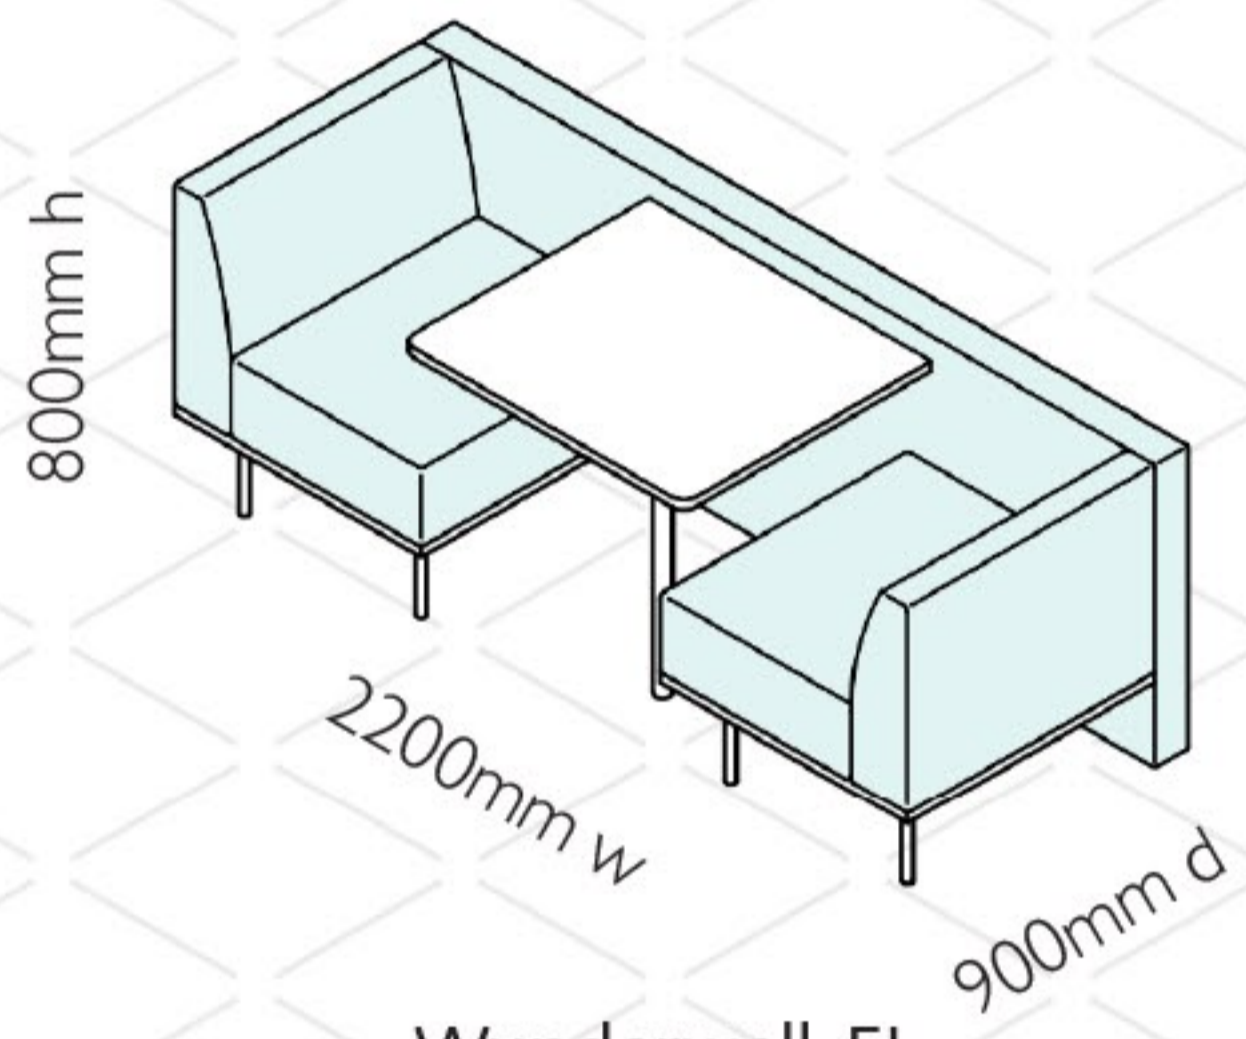

Wunderwall-EL
Low back 2 seater booth
WDR-ELW 02L

Wunderwall-EL
Low back 4 seater booth
WDR-ELW 04L

Wunderwall-EL
Low back 6 seater booth
WDR-ELW 06L

Wunderwall-EL
High back 2 seater booth
WDR-ELW 02H

Wunderwall-EL
High back 4 seater booth
WDR-ELW 04H

Wunderwall-EL
High back 6 seater booth
WDR-ELW 06H

Wunderwall-EL
Low back 2 seater booth
with extended wall
WDR-ELW 02L-E

Wunderwall-EL
Low back 4 seater booth
with extended wall
WDR-ELW 04L-E

Wunderwall-EL
Low back 6 seater booth
with extended wall
WDR-ELW 06L-E

Wunderwall-EL
High back 2 seater booth
with extended wall
WDR-ELW 02H-E

Wunderwall-EL
High back 4 seater booth
with extended wall
WDR-ELW 04H-E

Wunderwall-EL
High back 6 seater booth
with extended wall
WDR-ELW 06H-E

Wunderwall-EL
additional 4 seater work table
WDR-ELW 04-WT

Wunderwall-EL
additional 6 seater work table
WDR-ELW 06-WT

Wunderwall-EL
additional laptop shelf
WDR-ELW LS