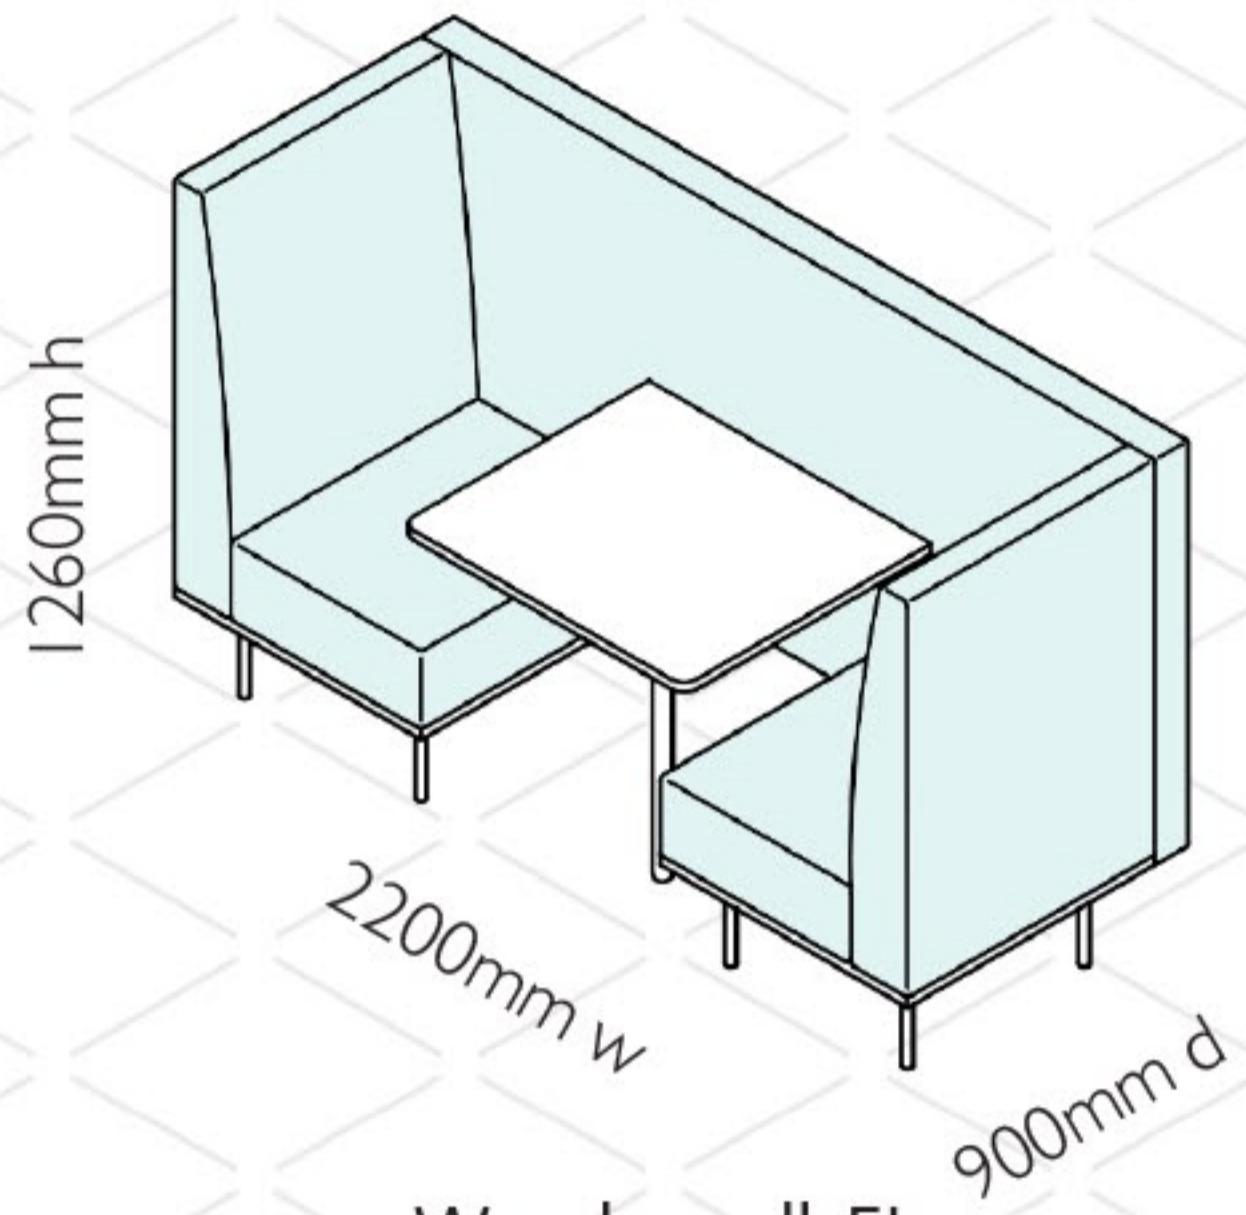

Wunderwall-EL
Low back 2 seater booth
WDR-ELW 02L

Wunderwall-EL
Low back 4 seater booth
WDR-ELW 04L

Wunderwall-EL
Low back 6 seater booth
WDR-ELW 06L

Wunderwall-EL
High back 2 seater booth
WDR-ELW 02H

Wunderwall-EL
High back 4 seater booth
WDR-ELW 04H

Wunderwall-EL
High back 6 seater booth
WDR-ELW 06H

Wunderwall-EL
Low back 2 seater booth
with extended wall
WDR-ELW 02L-E

Wunderwall-EL
Low back 4 seater booth
with extended wall
WDR-ELW 04L-E

Wunderwall-EL
Low back 6 seater booth
with extended wall
WDR-ELW 06L-E

Wunderwall-EL
High back 2 seater booth
with extended wall
WDR-ELW 02H-E

Wunderwall-EL
High back 4 seater booth
with extended wall
WDR-ELW 04H-E

Wunderwall-EL
High back 6 seater booth
with extended wall
WDR-ELW 06H-E

Wunderwall-EL
additional 4 seater work table
WDR-ELW 04-WT

Wunderwall-EL
additional 6 seater work table
WDR-ELW 06-WT

Wunderwall-EL
additional laptop shelf
WDR-ELW LS