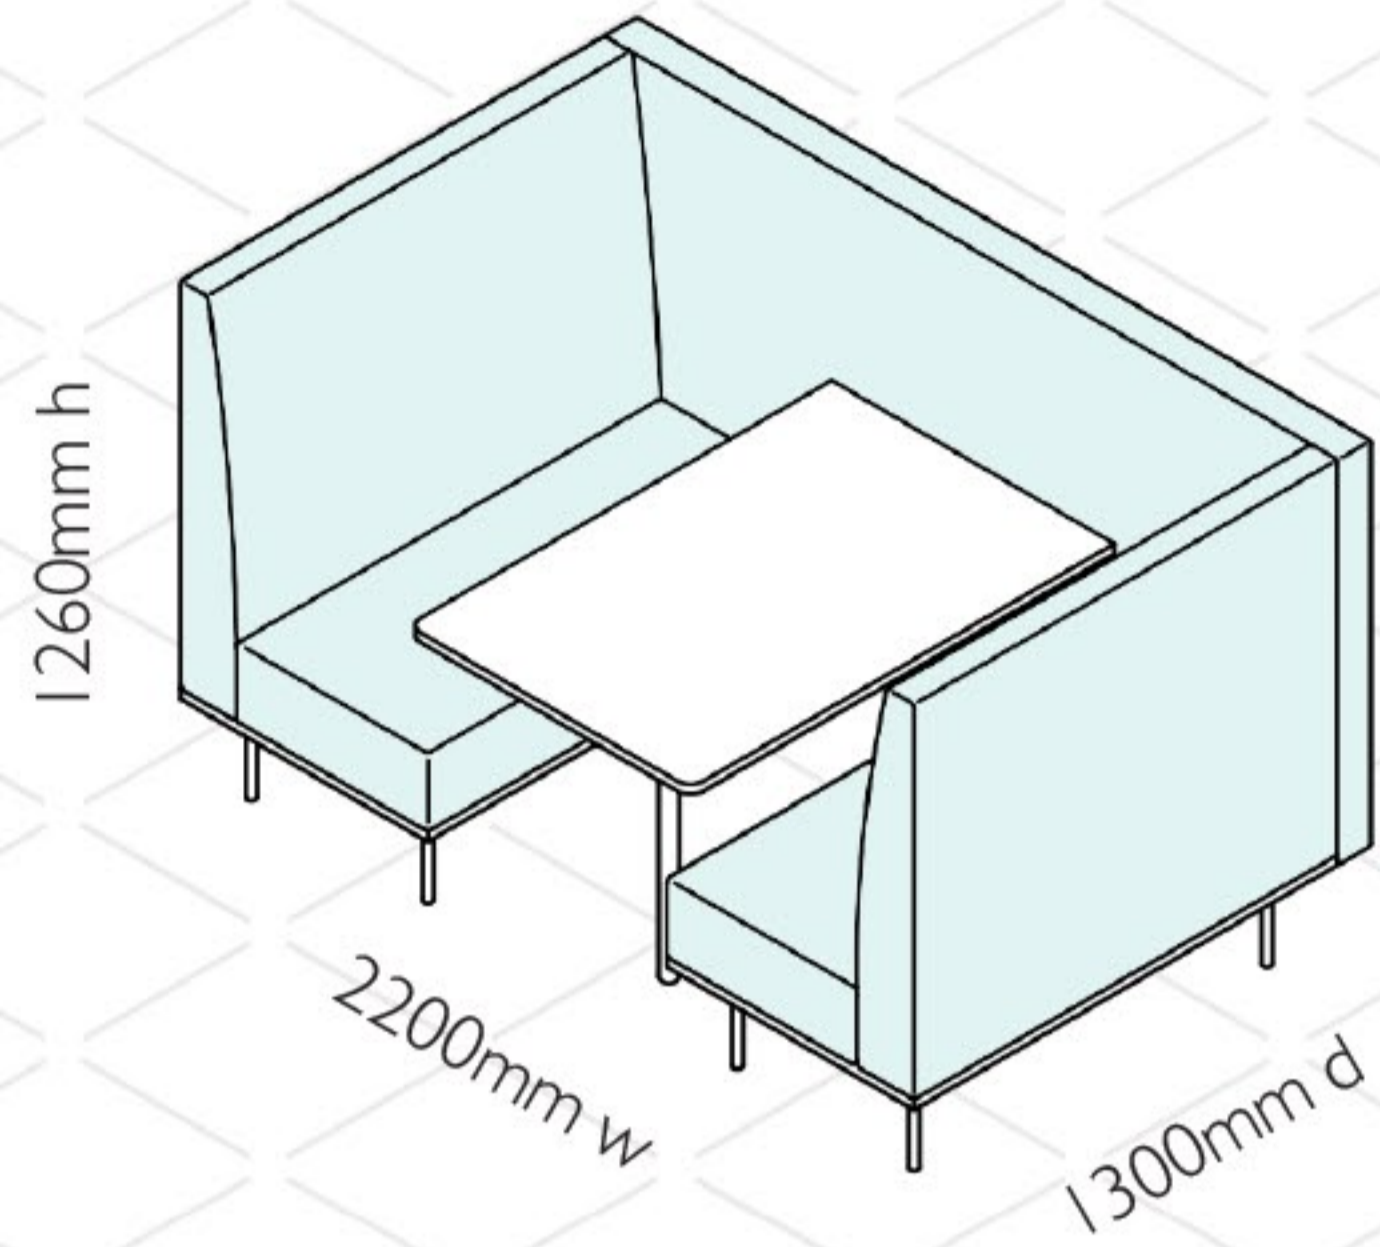

Wunderwall-EL
Low back 2 seater booth
WDR-ELW 02L

Wunderwall-EL
Low back 4 seater booth
WDR-ELW 04L

Wunderwall-EL
Low back 6 seater booth
WDR-ELW 06L

Wunderwall-EL
High back 2 seater booth
WDR-ELW 02H

Wunderwall-EL
High back 4 seater booth
WDR-ELW 04H

Wunderwall-EL
High back 6 seater booth
WDR-ELW 06H

Wunderwall-EL
Low back 2 seater booth
with extended wall
WDR-ELW 02L-E

Wunderwall-EL
Low back 4 seater booth
with extended wall
WDR-ELW 04L-E

Wunderwall-EL
Low back 6 seater booth
with extended wall
WDR-ELW 06L-E

Wunderwall-EL
High back 2 seater booth
with extended wall
WDR-ELW 02H-E

Wunderwall-EL
High back 4 seater booth
with extended wall
WDR-ELW 04H-E

Wunderwall-EL
High back 6 seater booth
with extended wall
WDR-ELW 06H-E

Wunderwall-EL
additional 4 seater work table
WDR-ELW 04-WT

Wunderwall-EL
additional 6 seater work table
WDR-ELW 06-WT

Wunderwall-EL
additional laptop shelf
WDR-ELW LS