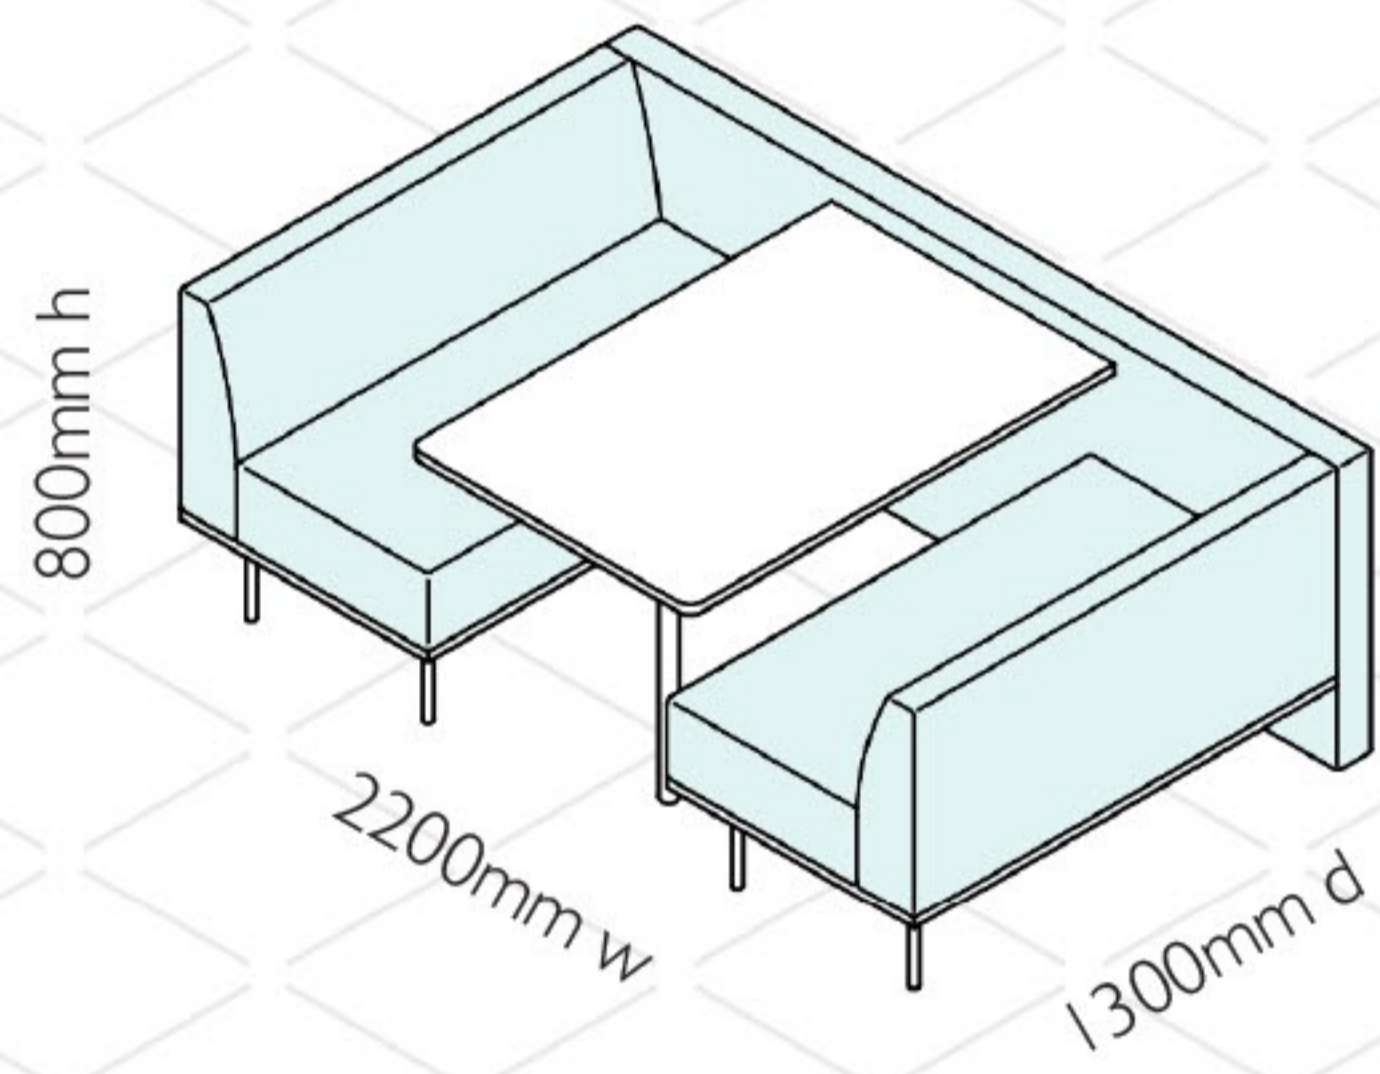

Wunderwall-EL
Low back 2 seater booth
WDR-ELW 02L

Wunderwall-EL
Low back 4 seater booth
WDR-ELW 04L

Wunderwall-EL
Low back 6 seater booth
WDR-ELW 06L

Wunderwall-EL
High back 2 seater booth
WDR-ELW 02H

Wunderwall-EL
High back 4 seater booth
WDR-ELW 04H

Wunderwall-EL
High back 6 seater booth
WDR-ELW 06H

Wunderwall-EL
Low back 2 seater booth
with extended wall
WDR-ELW 02L-E

Wunderwall-EL
Low back 4 seater booth
with extended wall
WDR-ELW 04L-E

Wunderwall-EL
Low back 6 seater booth
with extended wall
WDR-ELW 06L-E

Wunderwall-EL
High back 2 seater booth
with extended wall
WDR-ELW 02H-E

Wunderwall-EL
High back 4 seater booth
with extended wall
WDR-ELW 04H-E

Wunderwall-EL
High back 6 seater booth
with extended wall
WDR-ELW 06H-E

Wunderwall-EL
additional 4 seater work table
WDR-ELW 04-WT

Wunderwall-EL
additional 6 seater work table
WDR-ELW 06-WT

Wunderwall-EL
additional laptop shelf
WDR-ELW LS