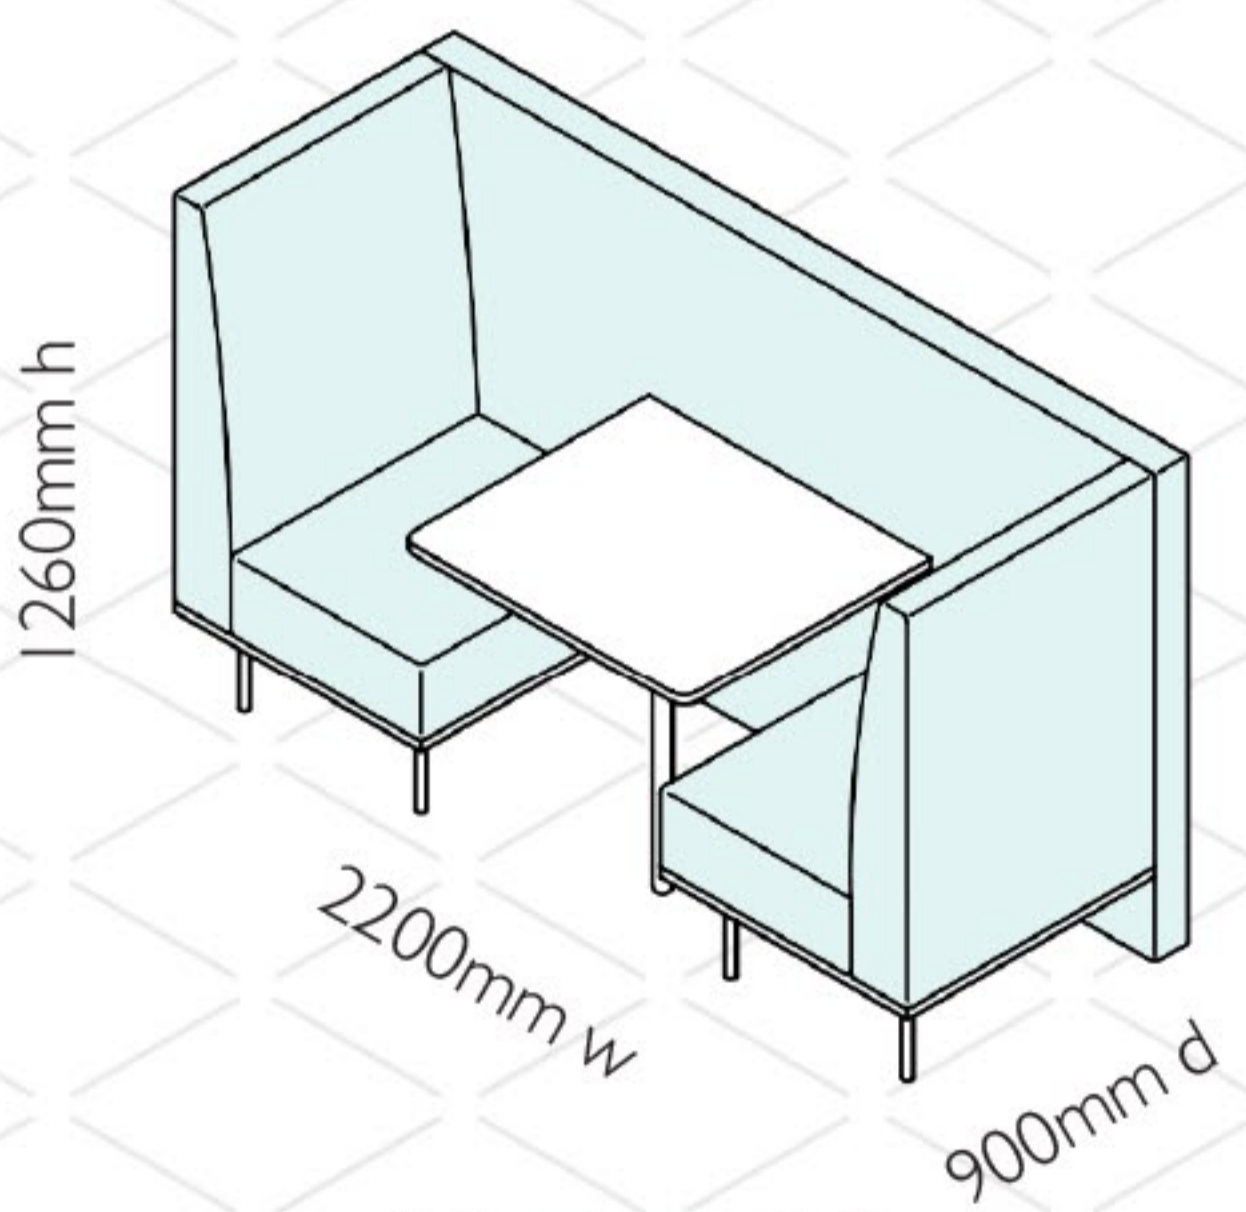

Wunderwall-EL
Low back 2 seater booth
WDR-ELW 02L

Wunderwall-EL
Low back 4 seater booth
WDR-ELW 04L

Wunderwall-EL
Low back 6 seater booth
WDR-ELW 06L

Wunderwall-EL
High back 2 seater booth
WDR-ELW 02H

Wunderwall-EL
High back 4 seater booth
WDR-ELW 04H

Wunderwall-EL
High back 6 seater booth
WDR-ELW 06H

Wunderwall-EL
Low back 2 seater booth
with extended wall
WDR-ELW 02L-E

Wunderwall-EL
Low back 4 seater booth
with extended wall
WDR-ELW 04L-E

Wunderwall-EL
Low back 6 seater booth
with extended wall
WDR-ELW 06L-E

Wunderwall-EL
High back 2 seater booth
with extended wall
WDR-ELW 02H-E

Wunderwall-EL
High back 4 seater booth
with extended wall
WDR-ELW 04H-E

Wunderwall-EL
High back 6 seater booth
with extended wall
WDR-ELW 06H-E

Wunderwall-EL
additional 4 seater work table
WDR-ELW 04-WT

Wunderwall-EL
additional 6 seater work table
WDR-ELW 06-WT

Wunderwall-EL
additional laptop shelf
WDR-ELW LS