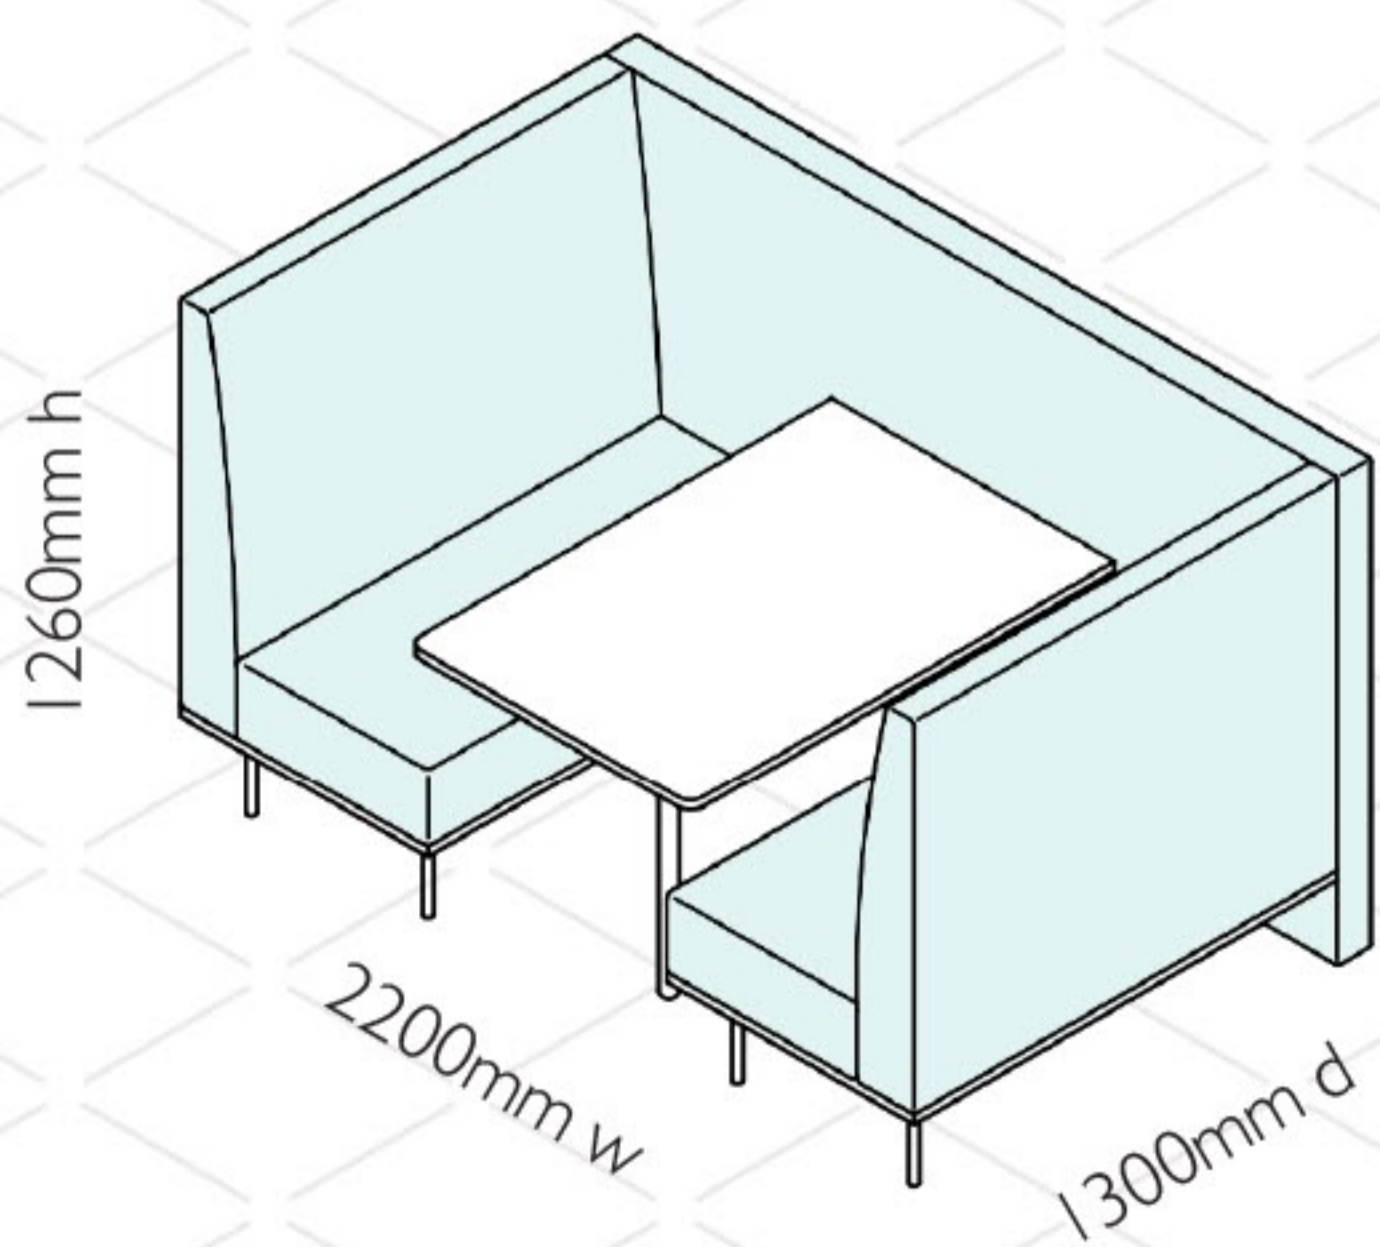

Wunderwall-EL
Low back 2 seater booth
WDR-ELW 02L

Wunderwall-EL
Low back 4 seater booth
WDR-ELW 04L

Wunderwall-EL
Low back 6 seater booth
WDR-ELW 06L

Wunderwall-EL
High back 2 seater booth
WDR-ELW 02H

Wunderwall-EL
High back 4 seater booth
WDR-ELW 04H

Wunderwall-EL
High back 6 seater booth
WDR-ELW 06H

Wunderwall-EL
Low back 2 seater booth
with extended wall
WDR-ELW 02L-E

Wunderwall-EL
Low back 4 seater booth
with extended wall
WDR-ELW 04L-E

Wunderwall-EL
Low back 6 seater booth
with extended wall
WDR-ELW 06L-E

Wunderwall-EL
High back 2 seater booth
with extended wall
WDR-ELW 02H-E

Wunderwall-EL
High back 4 seater booth
with extended wall
WDR-ELW 04H-E

Wunderwall-EL
High back 6 seater booth
with extended wall
WDR-ELW 06H-E

Wunderwall-EL
additional 4 seater work table
WDR-ELW 04-WT

Wunderwall-EL
additional 6 seater work table
WDR-ELW 06-WT

Wunderwall-EL
additional laptop shelf
WDR-ELW LS