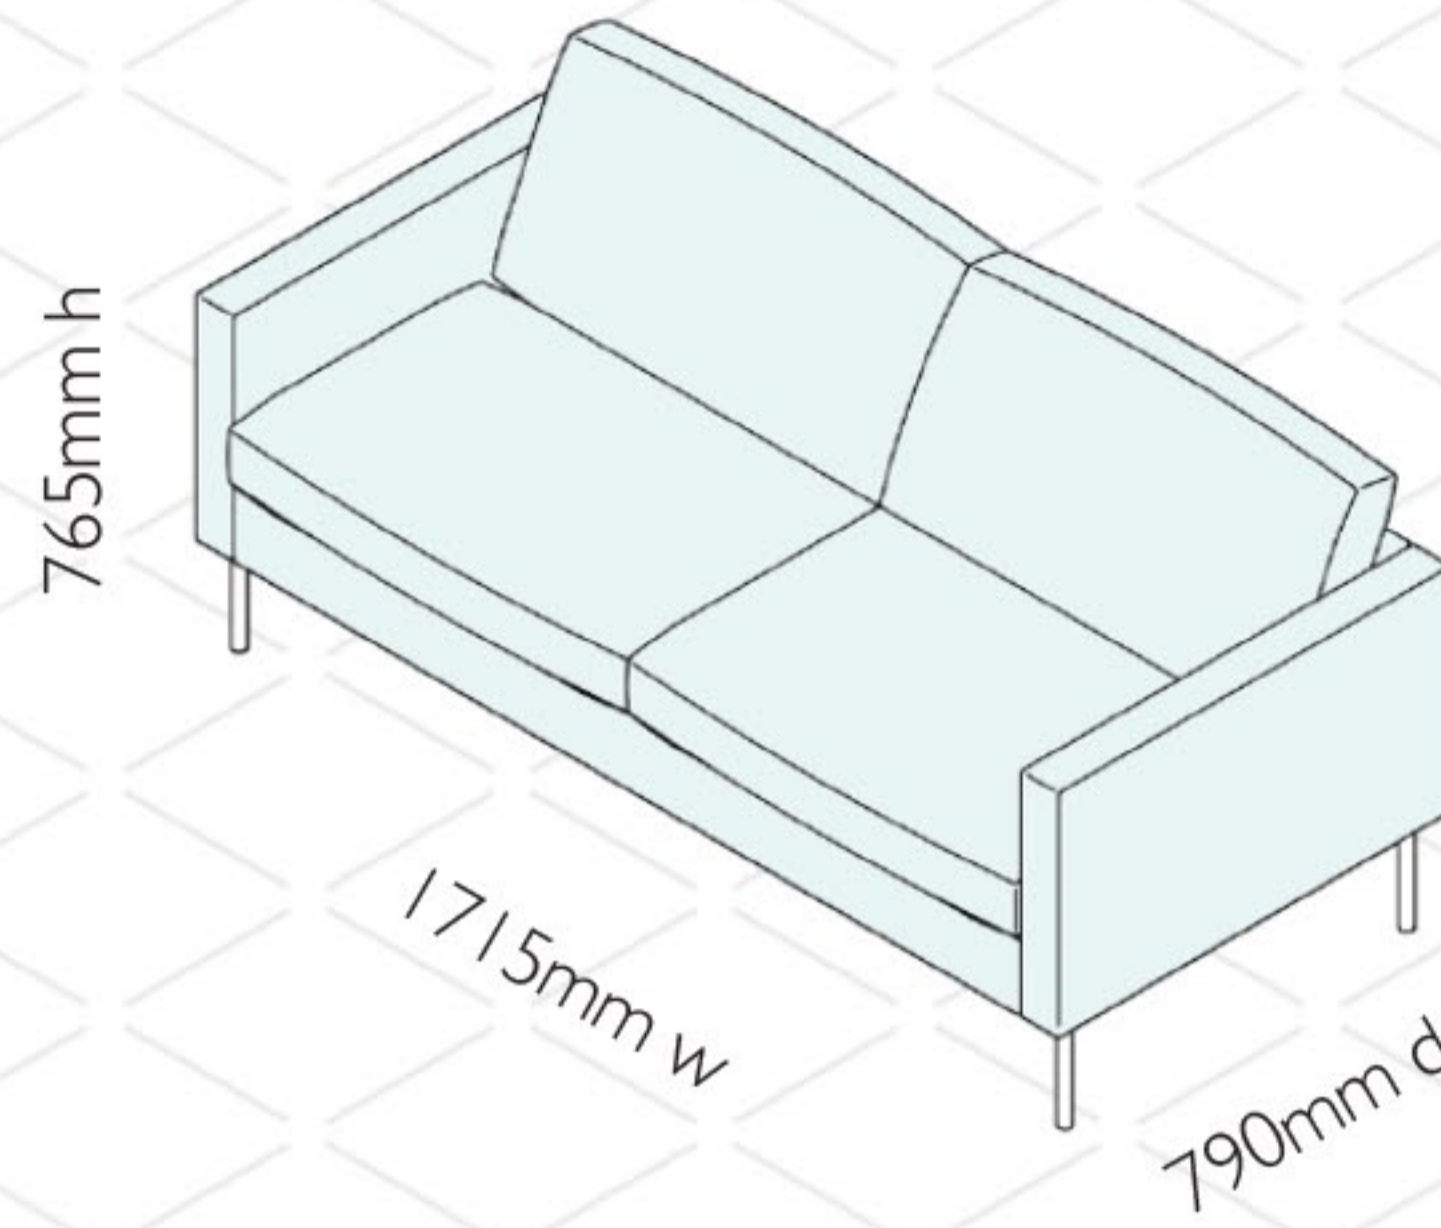

Headline armchair
on cylindrical legs
HDL 01

Headline 2 seater sofa
on cylindrical legs
HDL 02

Headline 2.5 seater sofa
on cylindrical legs
HDL 025

Headline 3 seater sofa
on cylindrical legs
HDL 03

Headline armchair
on timber legs
HDL 01/TL

Headline 2 seater sofa
on timber legs
HDL 02/TL

Headline 2.5 seater sofa
on timber legs
HDL 025/TL

Headline 3 seater sofa
on timber legs
HDL 03/TL

Seat height: 435mm

Seat depth: 520mm