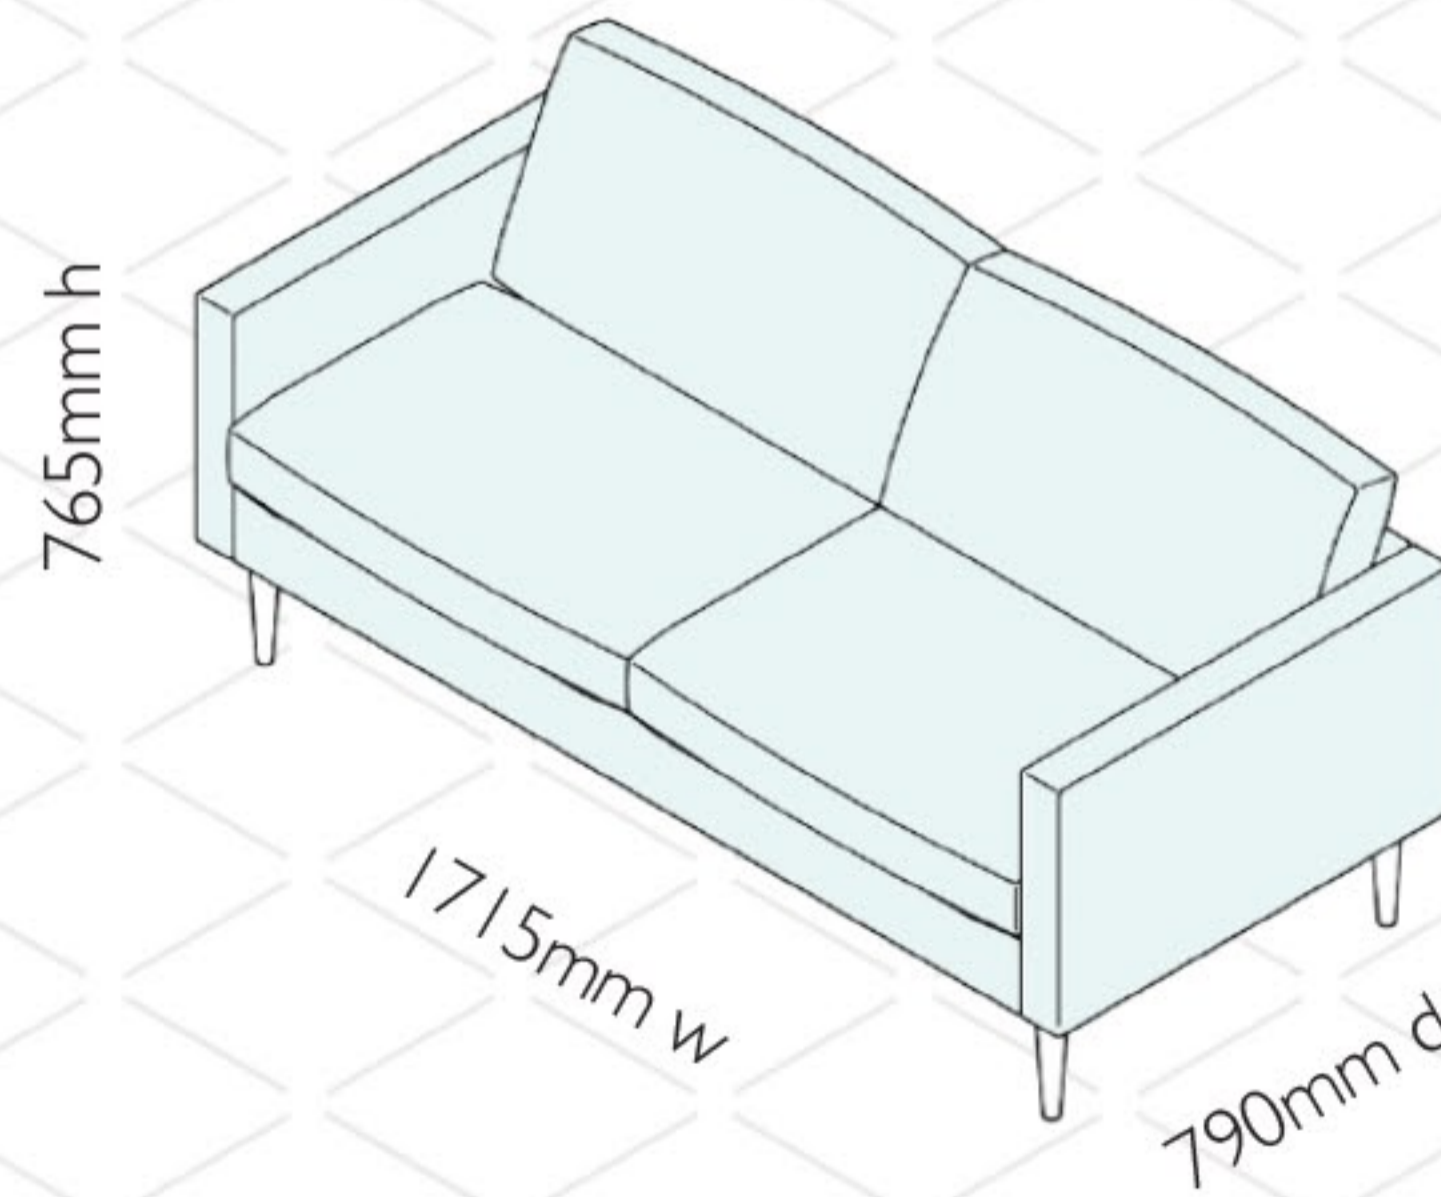

Headline armchair
on cylindrical legs
HDL 01

Headline 2 seater sofa
on cylindrical legs
HDL 02

Headline 2.5 seater sofa
on cylindrical legs
HDL 025

Headline 3 seater sofa
on cylindrical legs
HDL 03

Headline armchair
on timber legs
HDL 01/TL

Headline 2 seater sofa
on timber legs
HDL 02/TL

Headline 2.5 seater sofa
on timber legs
HDL 025/TL

Headline 3 seater sofa
on timber legs
HDL 03/TL

Seat height: 435mm

Seat depth: 520mm