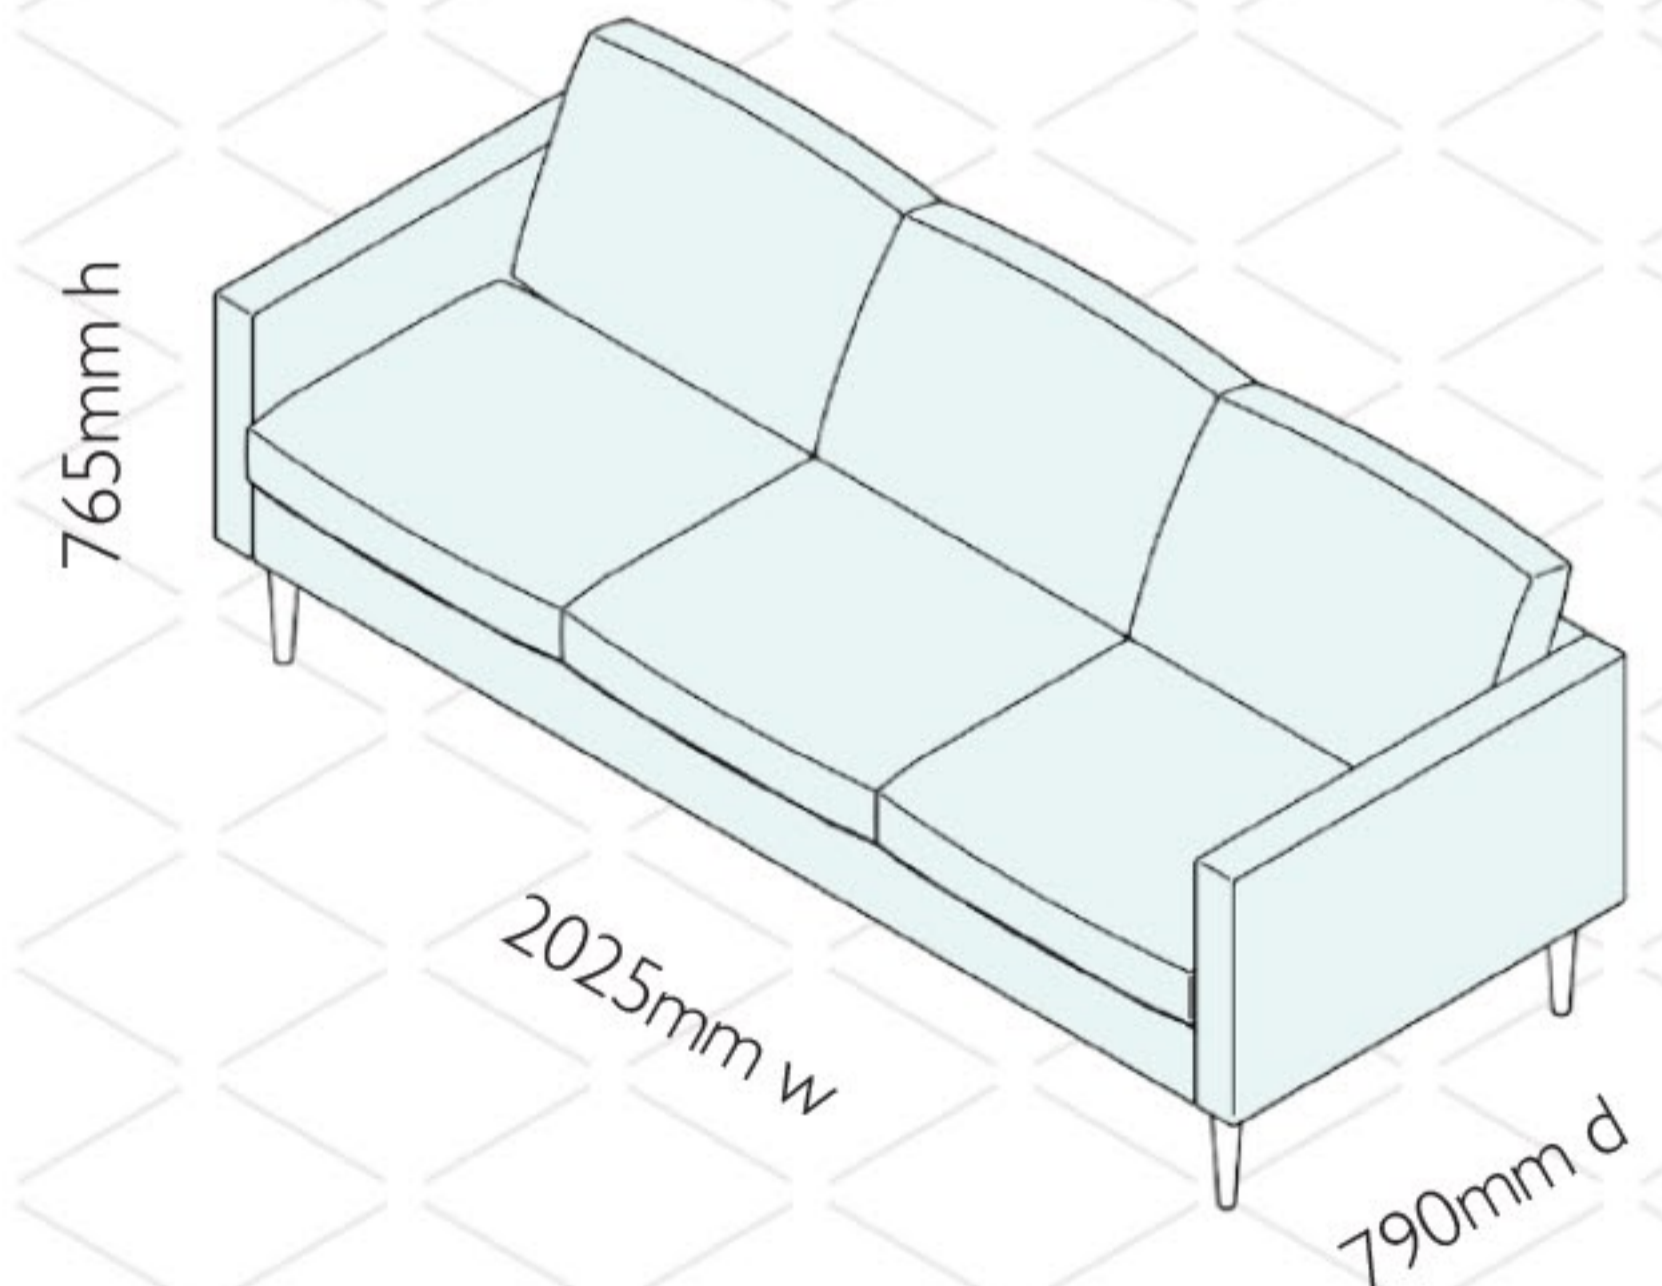

Headline armchair
on cylindrical legs
HDL 01

Headline 2 seater sofa
on cylindrical legs
HDL 02

Headline 2.5 seater sofa
on cylindrical legs
HDL 025

Headline 3 seater sofa
on cylindrical legs
HDL 03

Headline armchair
on timber legs
HDL 01/TL

Headline 2 seater sofa
on timber legs
HDL 02/TL

Headline 2.5 seater sofa
on timber legs
HDL 025/TL

Headline 3 seater sofa
on timber legs
HDL 03/TL

Seat height: 435mm

Seat depth: 520mm