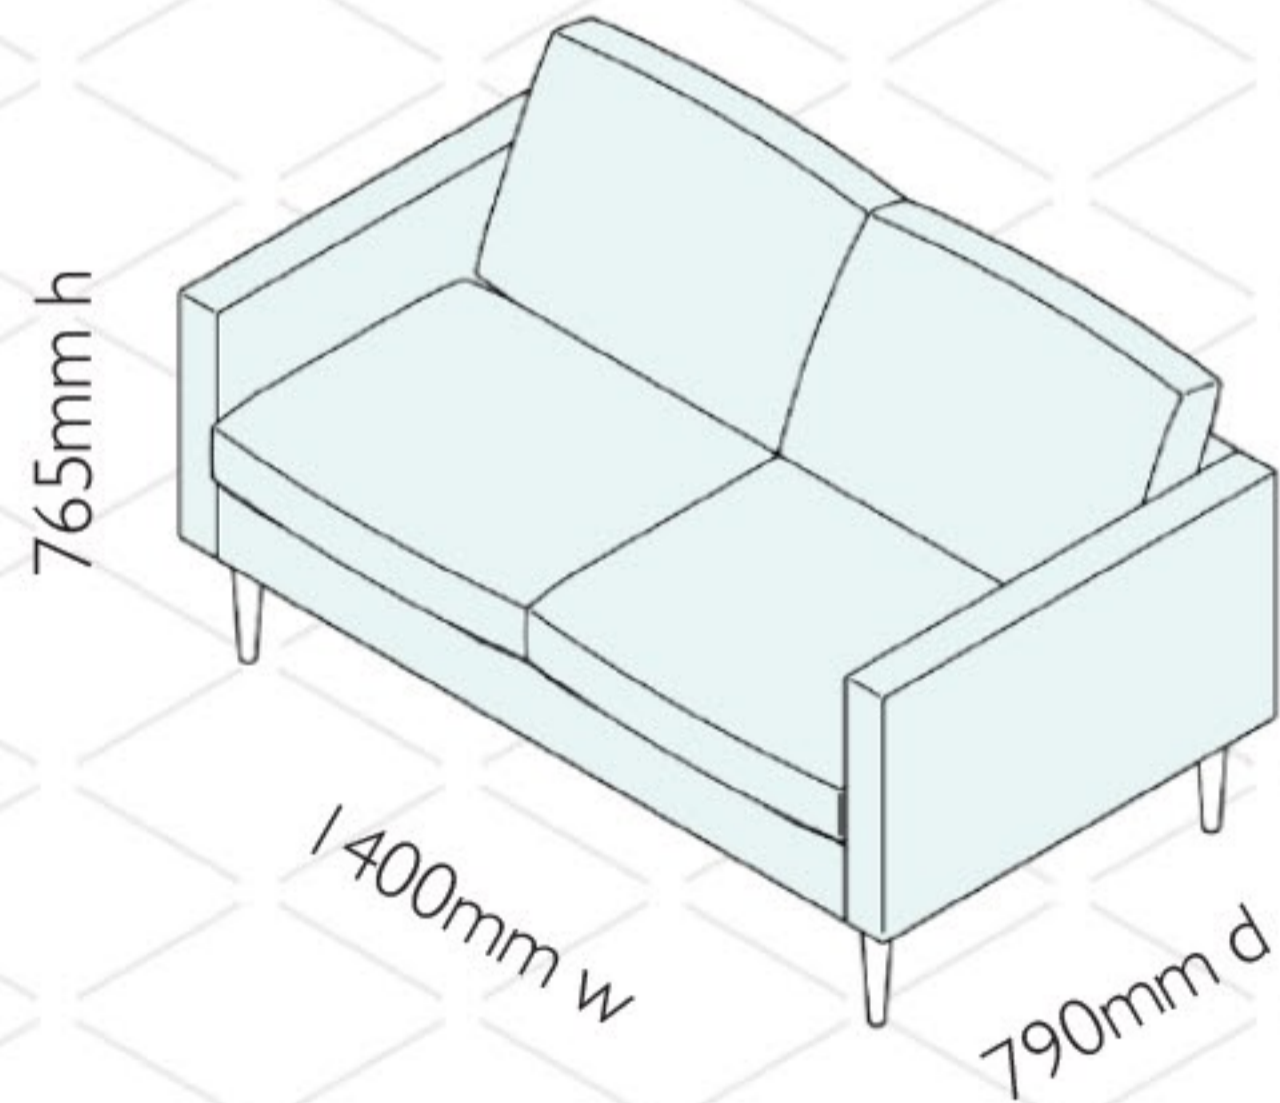

Headline armchair
on cylindrical legs
HDL 01

Headline 2 seater sofa
on cylindrical legs
HDL 02

Headline 2.5 seater sofa
on cylindrical legs
HDL 025

Headline 3 seater sofa
on cylindrical legs
HDL 03

Headline armchair
on timber legs
HDL 01/TL

Headline 2 seater sofa
on timber legs
HDL 02/TL

Headline 2.5 seater sofa
on timber legs
HDL 025/TL

Headline 3 seater sofa
on timber legs
HDL 03/TL

Seat height: 435mm

Seat depth: 520mm