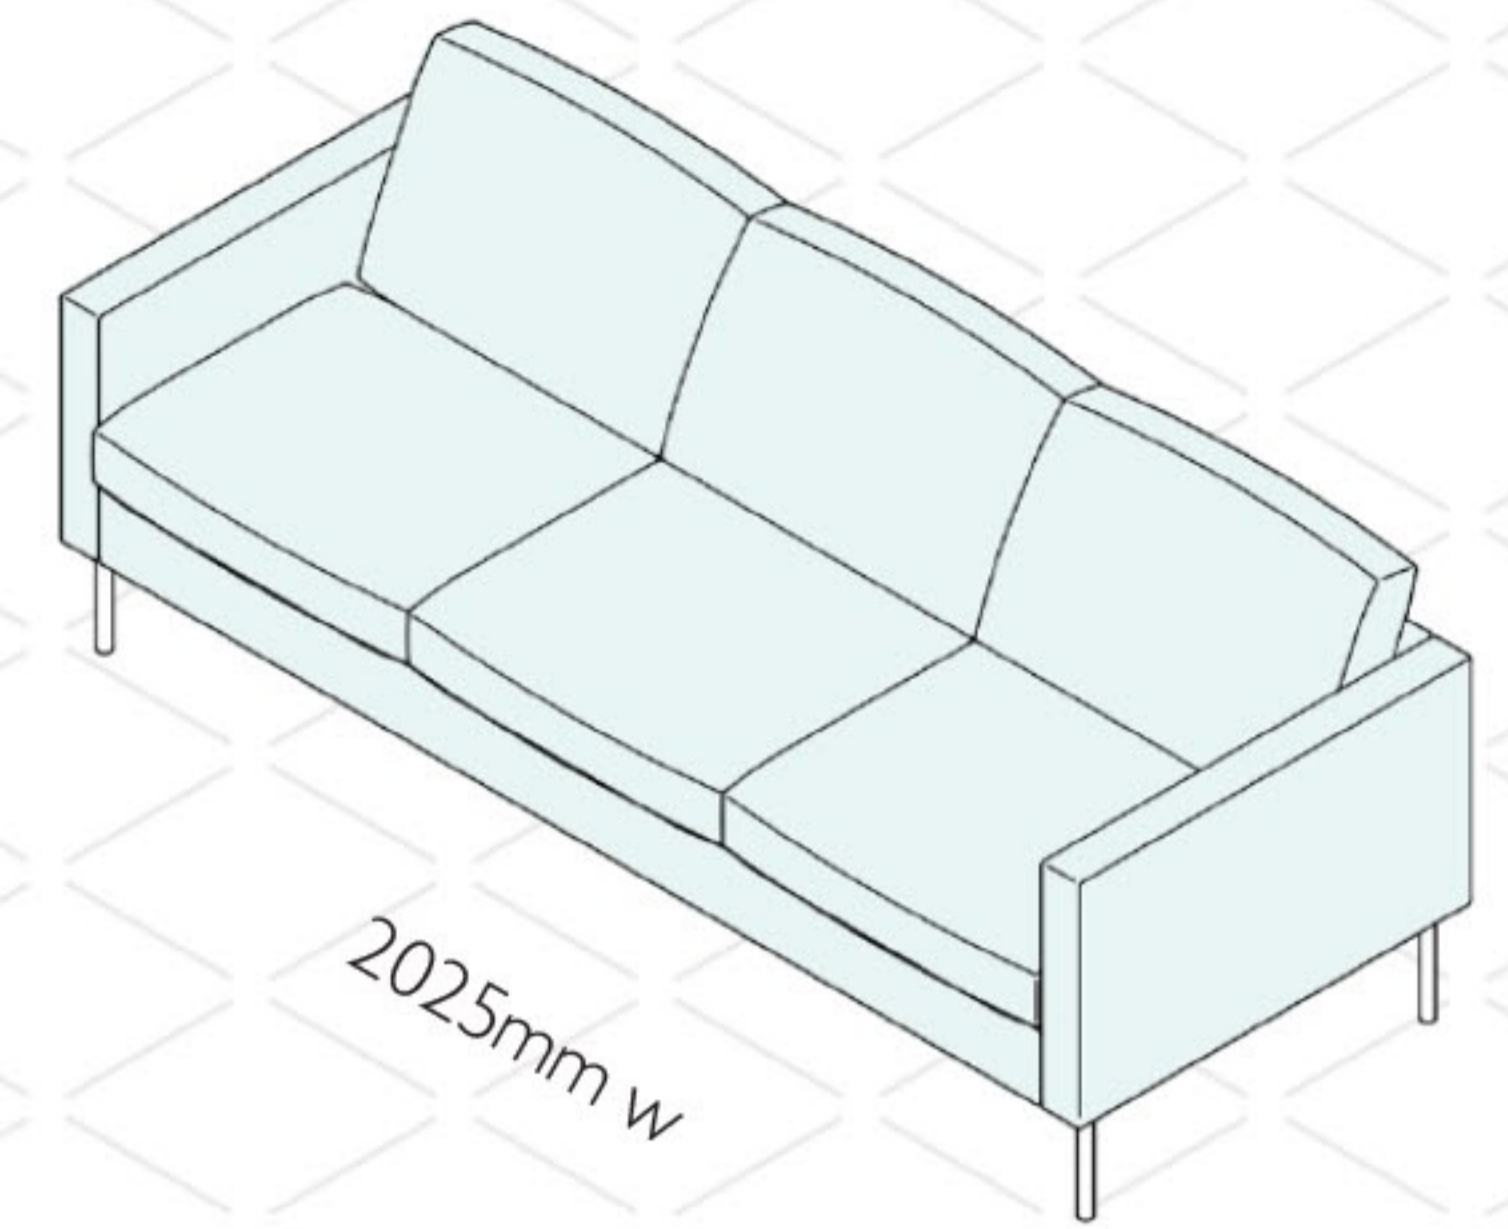

Headline armchair
on cylindrical legs
HDL 01

Headline 2 seater sofa
on cylindrical legs
HDL 02

Headline 2.5 seater sofa
on cylindrical legs
HDL 025

Headline 3 seater sofa
on cylindrical legs
HDL 03

Headline armchair
on timber legs
HDL 01/TL

Headline 2 seater sofa
on timber legs
HDL 02/TL

Headline 2.5 seater sofa
on timber legs
HDL 025/TL

Headline 3 seater sofa
on timber legs
HDL 03/TL

Seat height: 435mm

Seat depth: 520mm