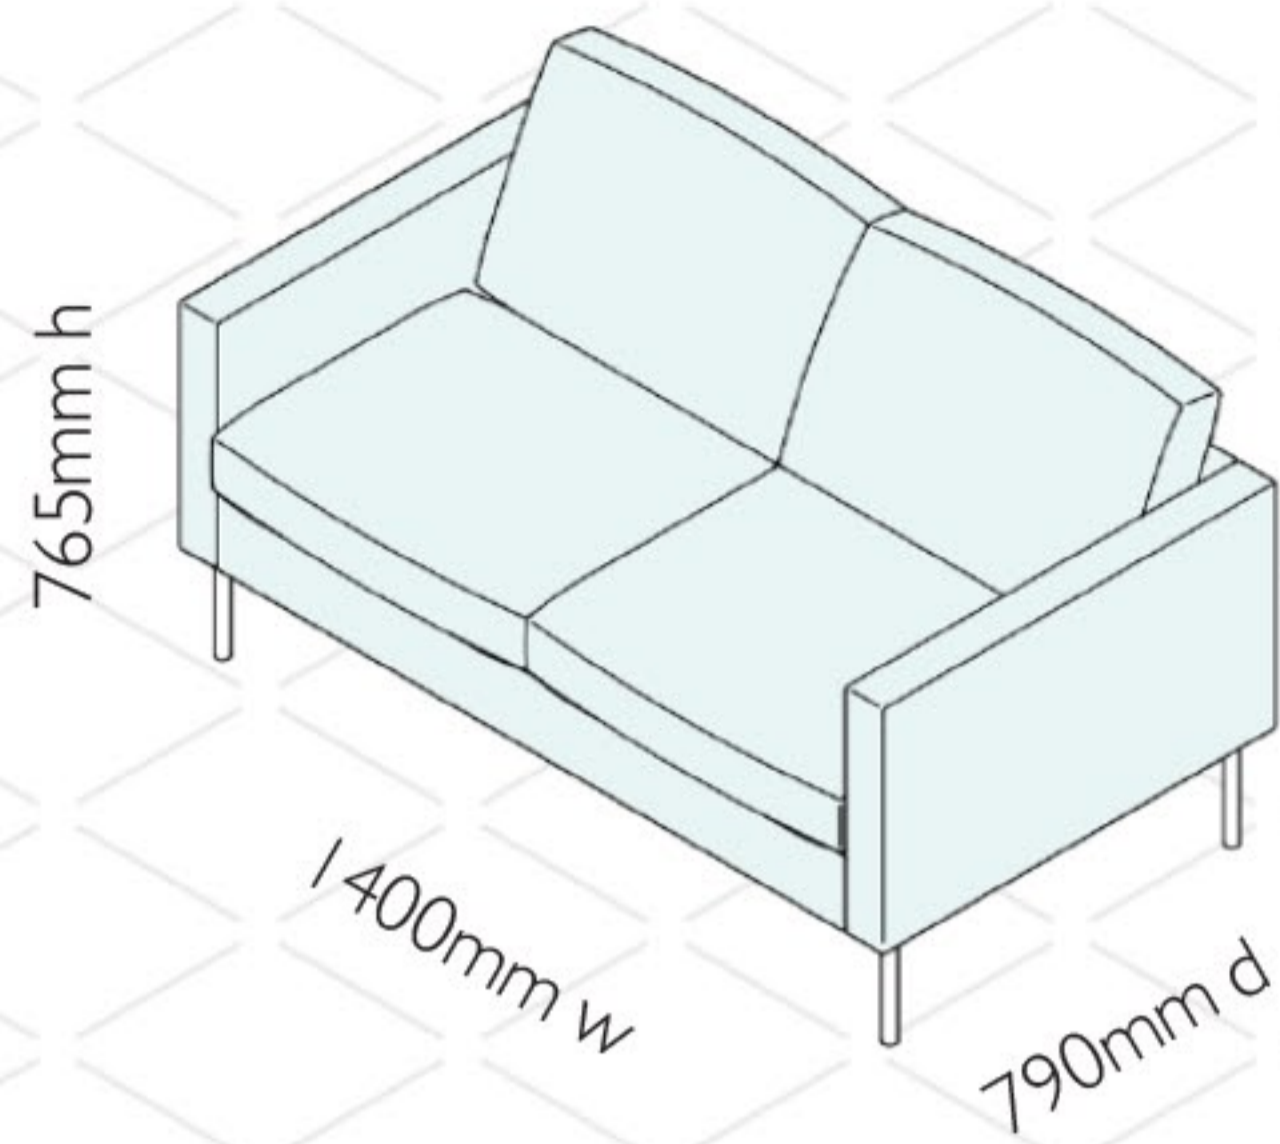

Headline armchair
on cylindrical legs
HDL 01

Headline 2 seater sofa
on cylindrical legs
HDL 02

Headline 2.5 seater sofa
on cylindrical legs
HDL 025

Headline 3 seater sofa
on cylindrical legs
HDL 03

Headline armchair
on timber legs
HDL 01/TL

Headline 2 seater sofa
on timber legs
HDL 02/TL

Headline 2.5 seater sofa
on timber legs
HDL 025/TL

Headline 3 seater sofa
on timber legs
HDL 03/TL

Seat height: 435mm

Seat depth: 520mm