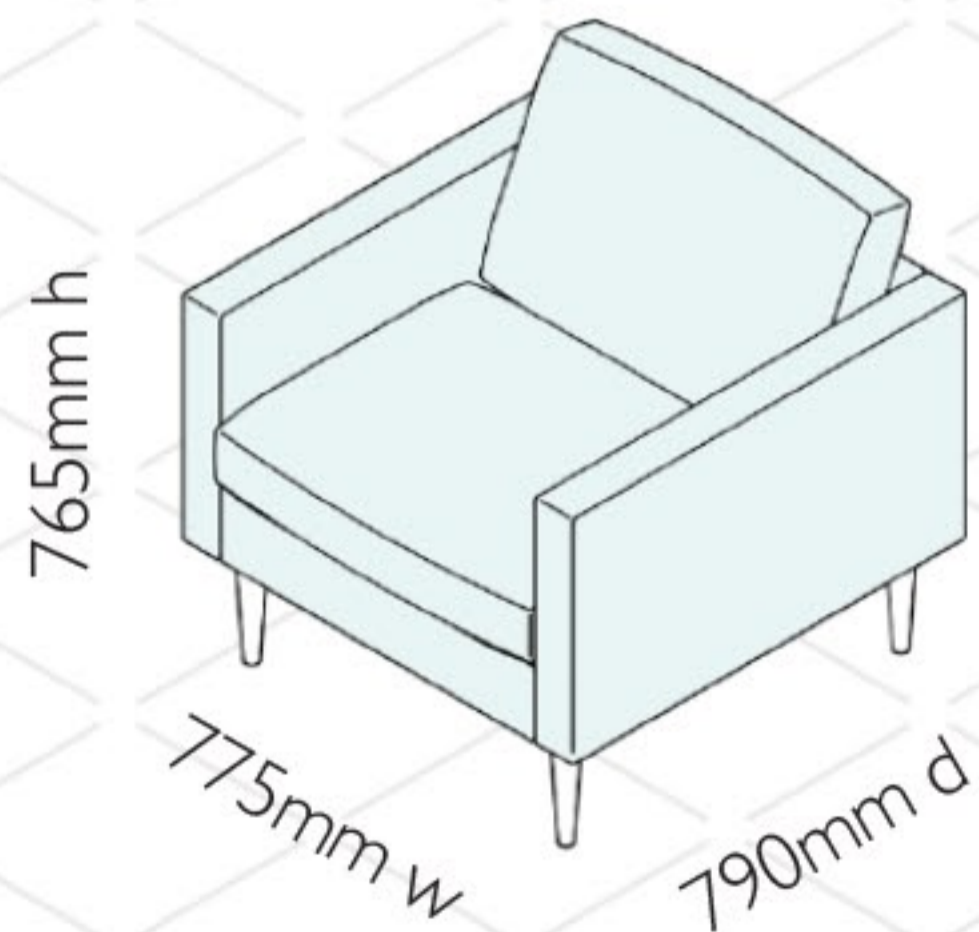

Headline armchair
on cylindrical legs
HDL 01

Headline 2 seater sofa
on cylindrical legs
HDL 02

Headline 2.5 seater sofa
on cylindrical legs
HDL 025

Headline 3 seater sofa
on cylindrical legs
HDL 03

Headline armchair
on timber legs
HDL 01/TL

Headline 2 seater sofa
on timber legs
HDL 02/TL

Headline 2.5 seater sofa
on timber legs
HDL 025/TL

Headline 3 seater sofa
on timber legs
HDL 03/TL

Seat height: 435mm

Seat depth: 520mm